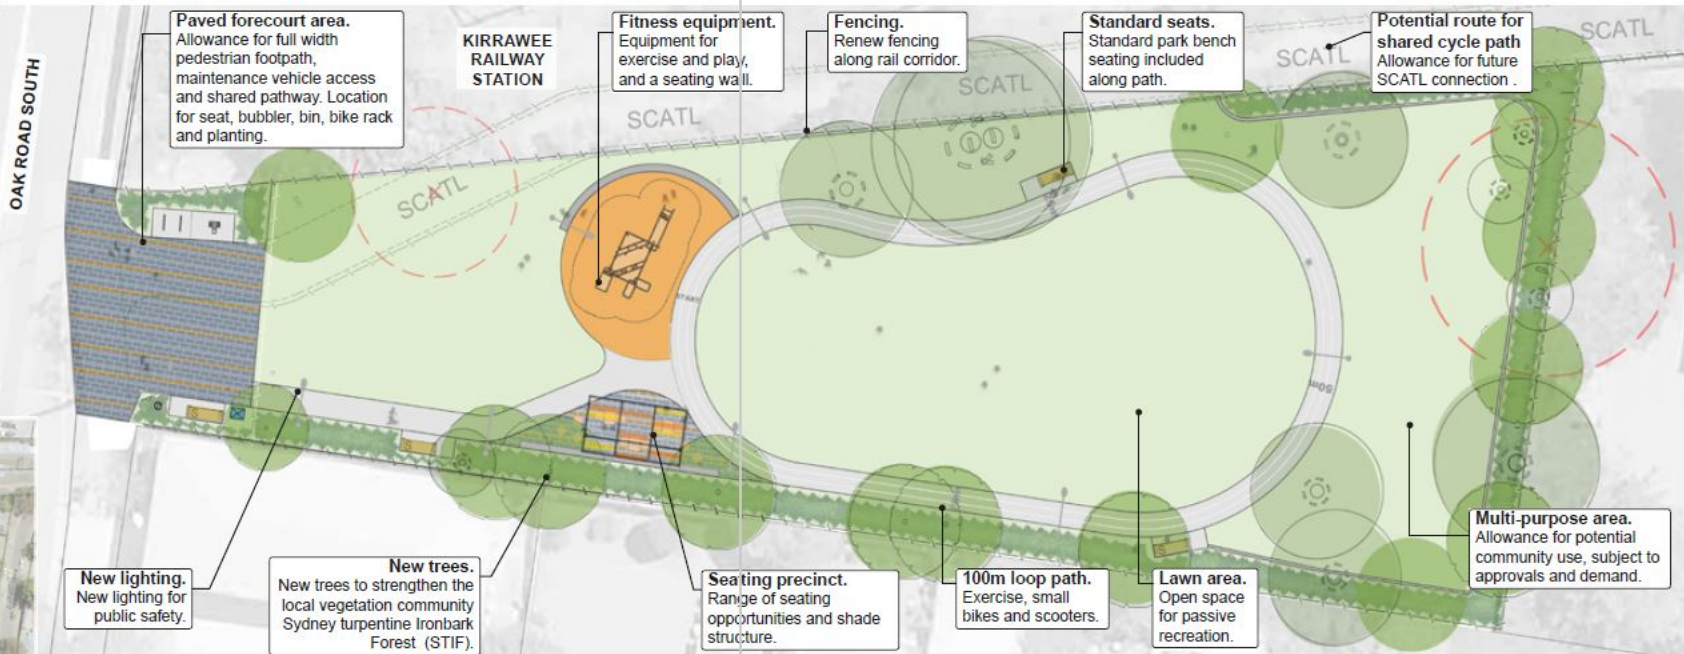

Concept design map - New park at Oak Road, Kirrawee

WHAT YOU HAVE TOLD US

The most common suggestions for what people would like to see included in the reserve were:

1. Opportunities for play
2. Seating
3. Shade
4. Bike track
5. Trees
6. Exercise facilities

Artist Impressions

Loop path

Exercise facilities

Lawn & picnic space

HAVE YOUR SAY

Symbols are not to scale and representative of design intent only

LEGEND

	Existing tree
	Proposed tree
	Tree to be removed
	Seat
	Bubbler
	Bin
	Bike rack
	Seating wall
	Lighting
	Garden
	Fitness node

SCATL = Sutherland to Cronulla Active Transport Link