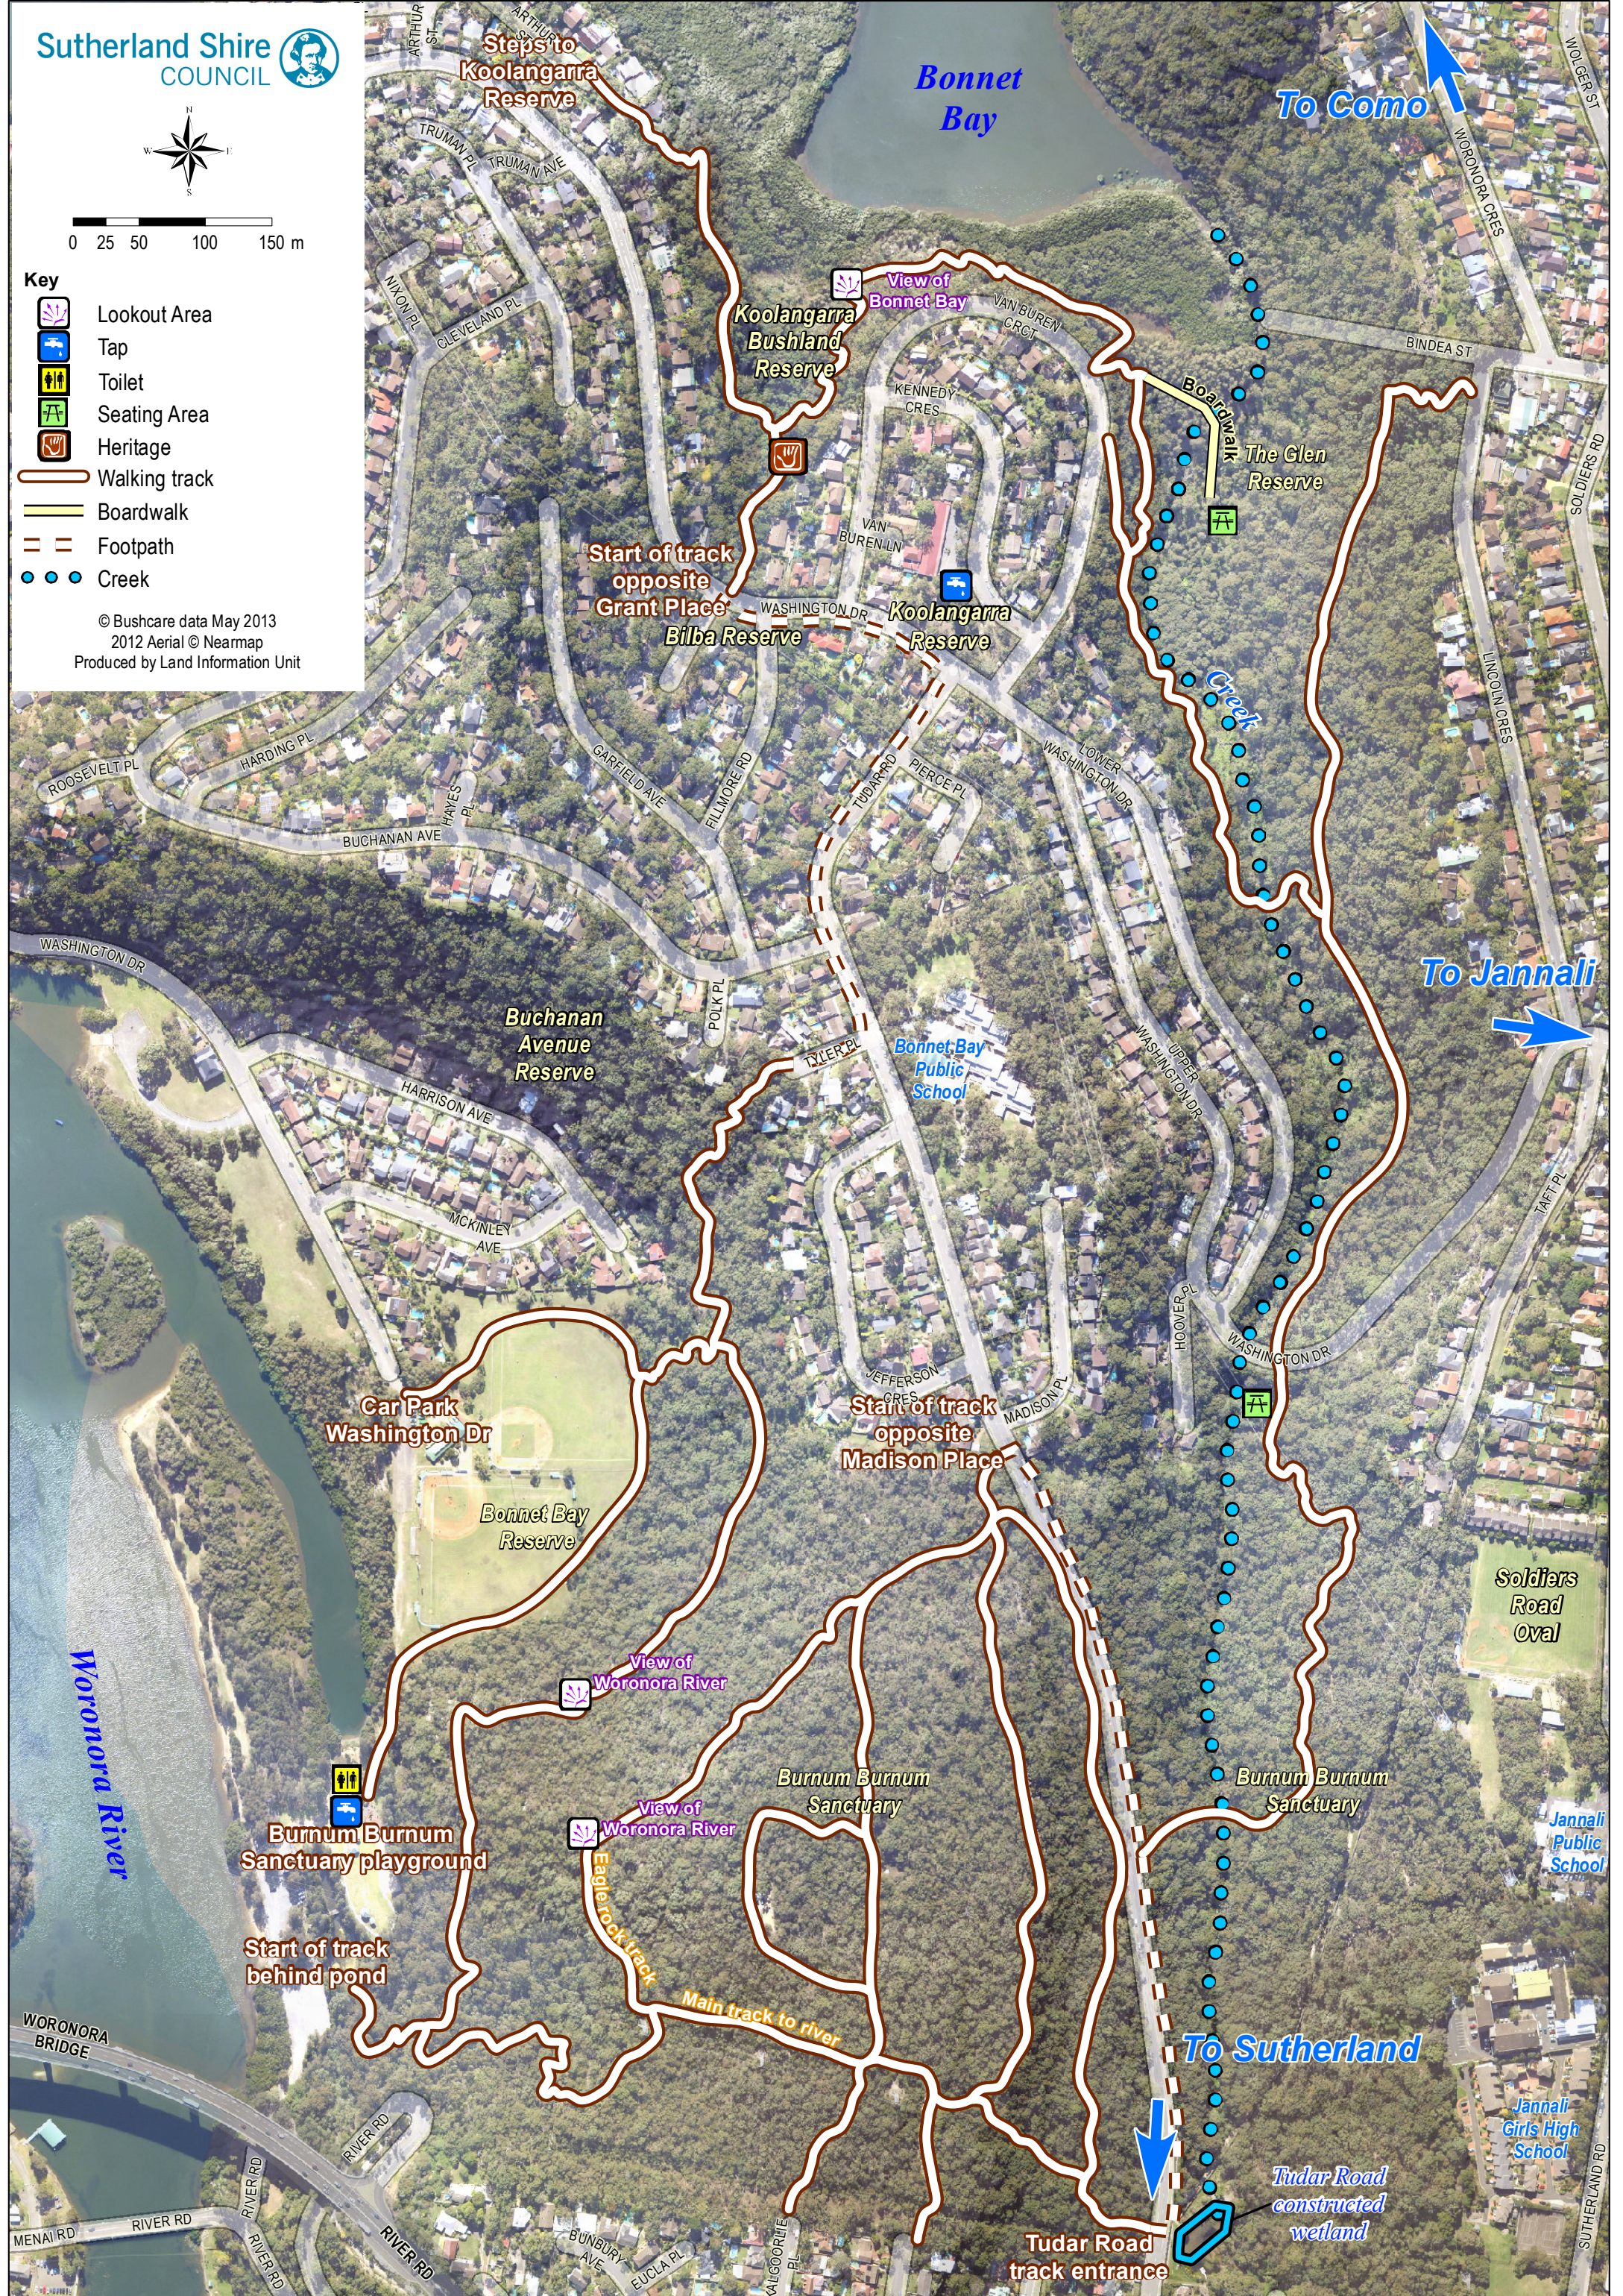

0 25 50 100 150 m

Key

- Lookout Area
- Tap
- Toilet
- Seating Area
- Heritage
- Walking track
- Boardwalk
- Footpath
- Creek

© Bushcare data May 2013
2012 Aerial © Nearmap
Produced by Land Information Unit

Steps to Koolangarra Reserve

Bonnet Bay

To Como

View of Bonnet Bay
Koolangarra Bushland Reserve

Start of track opposite Grant Place
Bilba Reserve

Koolangarra Reserve

The Glen Reserve

Buchanan Avenue Reserve

Bonnet Bay Public School

To Jannali

Car Park Washington Dr

Bonnet Bay Reserve

Start of track opposite Madison Place

View of Woronora River

Burnum Burnum Sanctuary

Burnum Burnum Sanctuary

Burnum Burnum Sanctuary playground

View of Woronora River

Eaglerock track

Main track to river

To Sutherland

Start of track behind pond

Tudor Road constructed wetland

Tudor Road track entrance