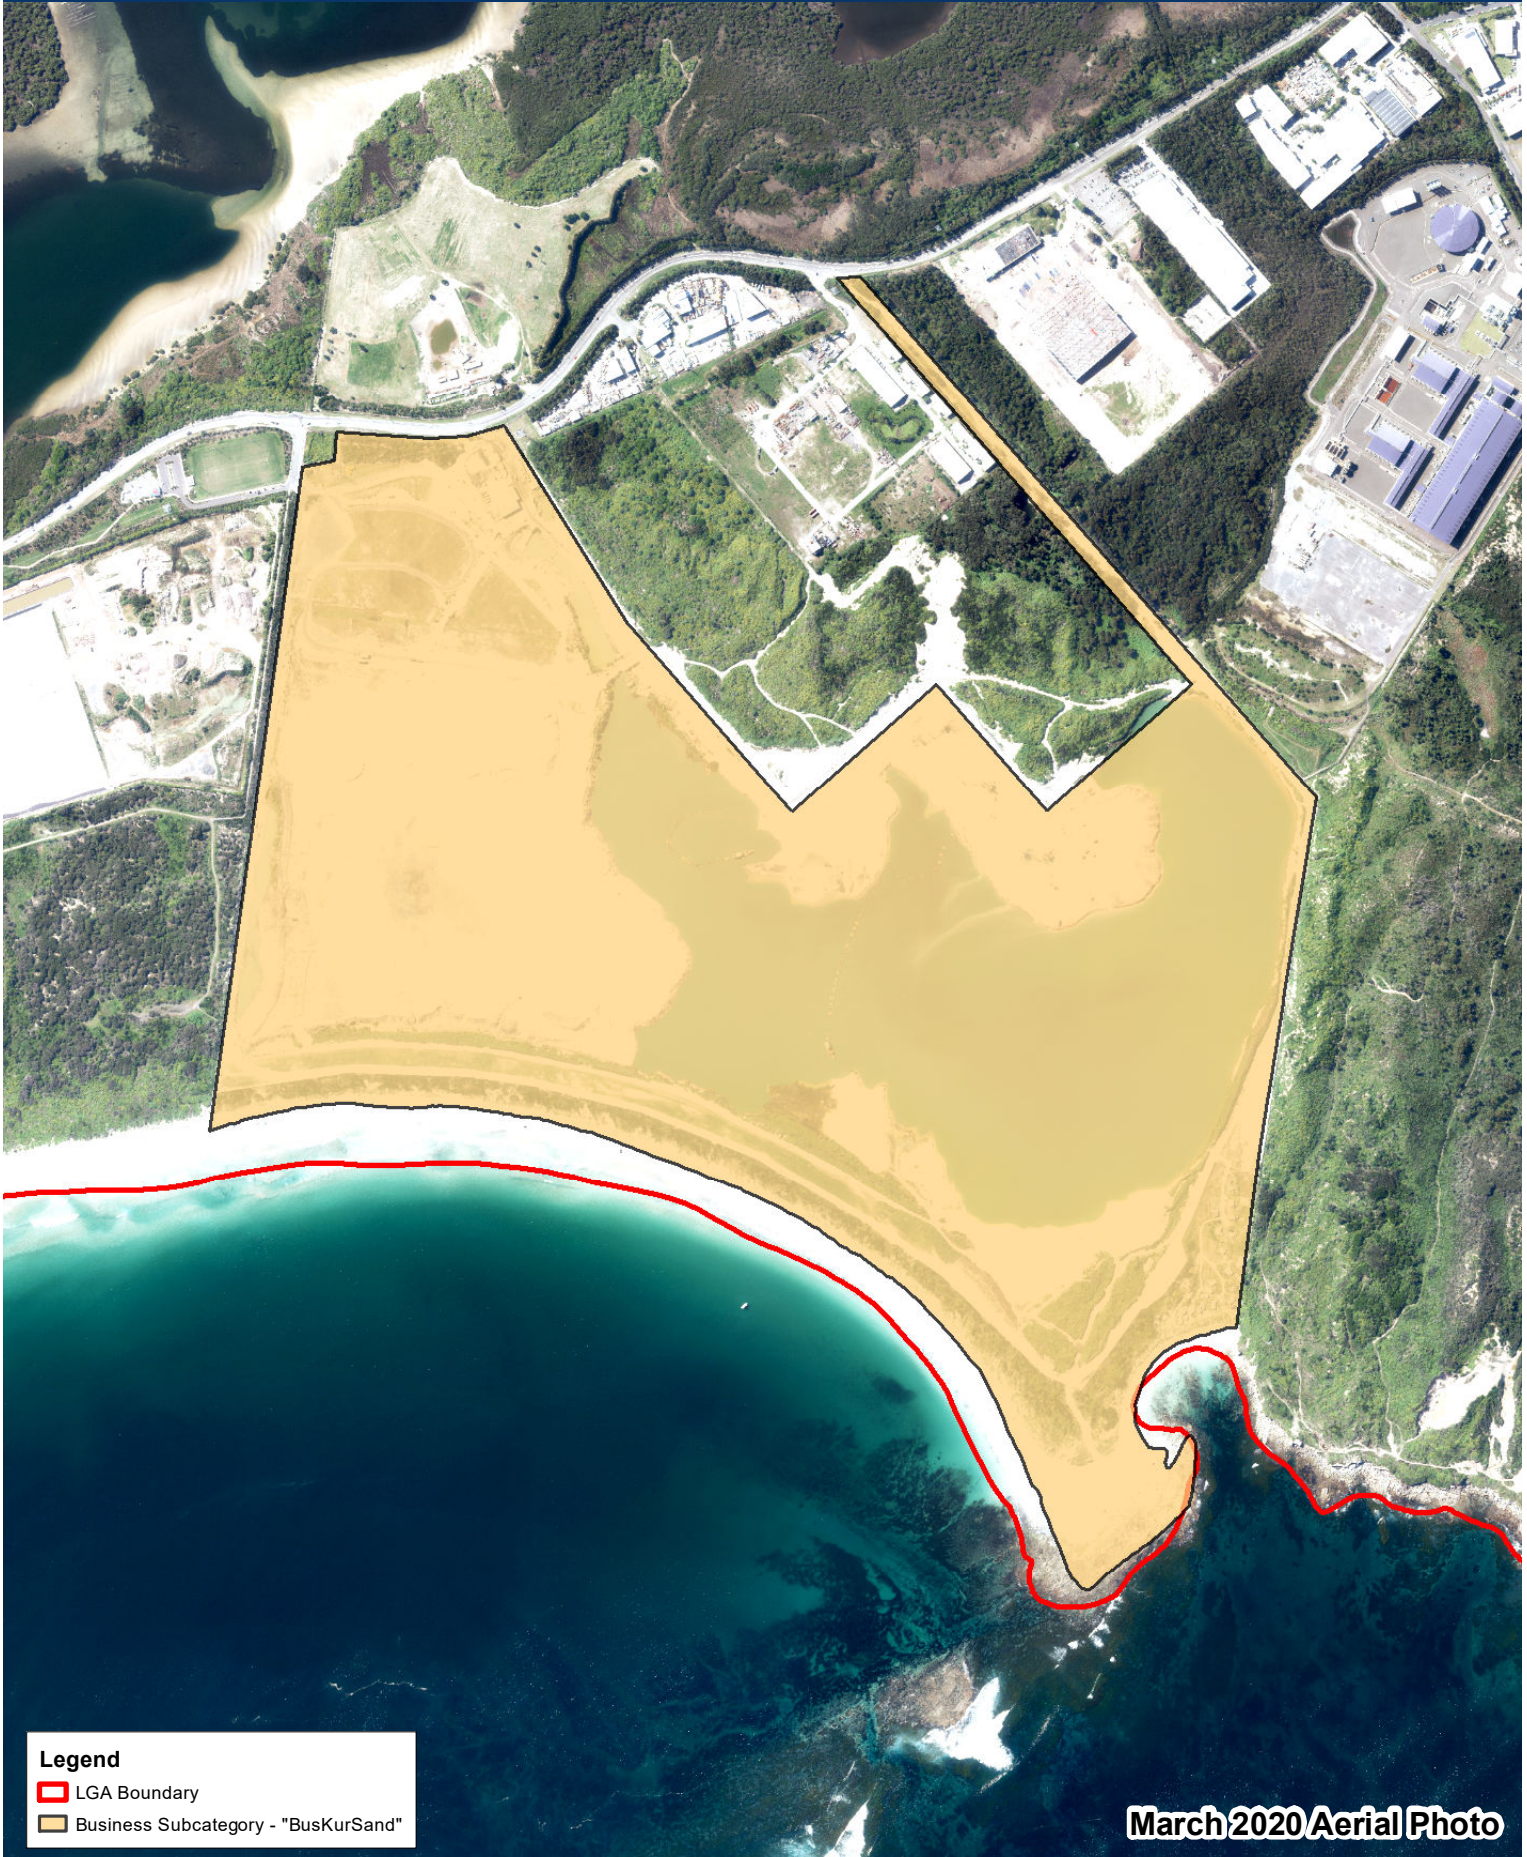

## KURNELL SAND MINING

1:12,000

0 200 400 m @ A4

### Legend

-  LGA Boundary
-  Business Subcategory - "BusKurSand"

**March 2020 Aerial Photo**