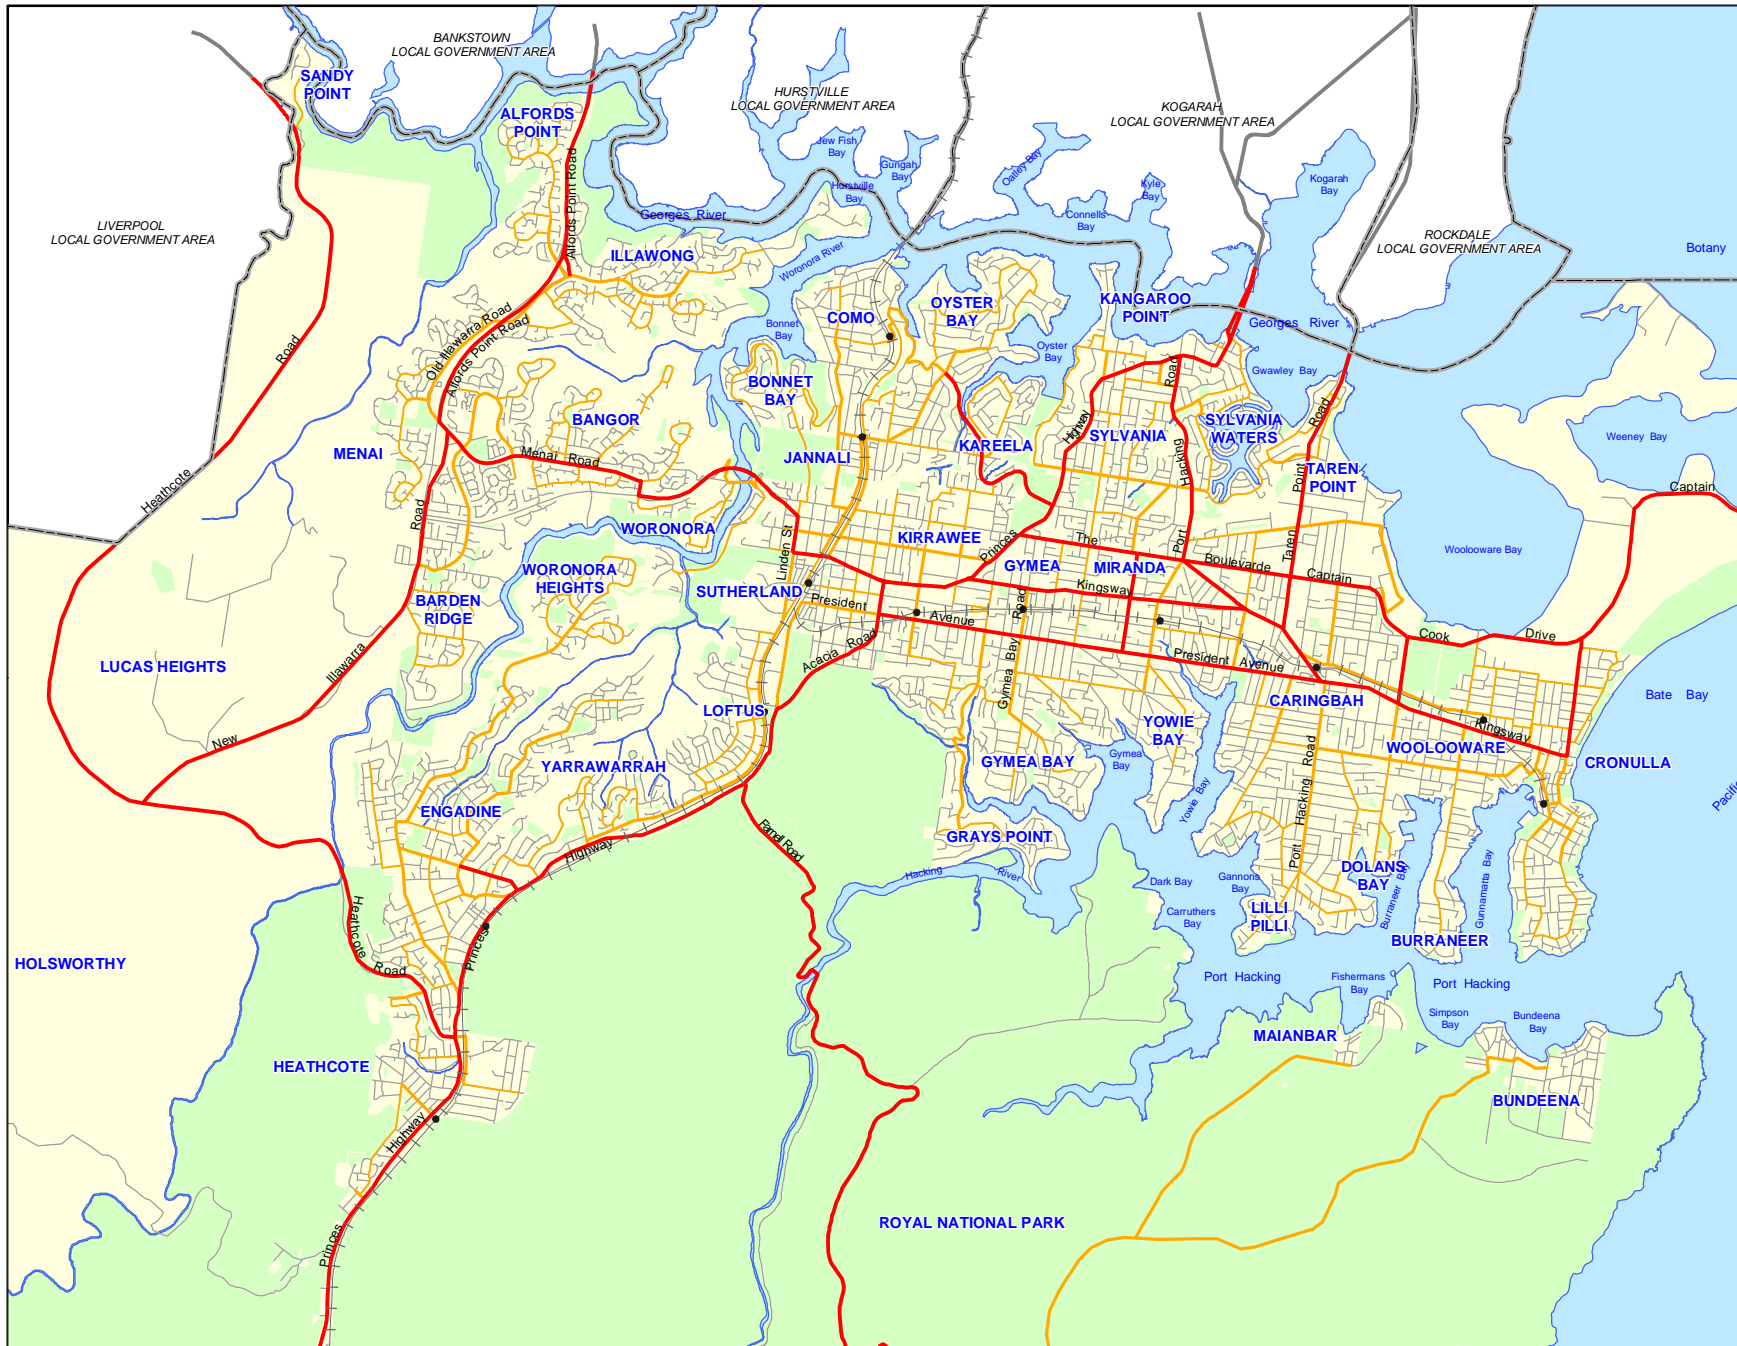

DCP Road Hierarchy Map

Legend

- Arterial roads
- Arterial roads (outside LGA)
- Distributor roads
- Collector roads
- Local Roads

This map has been produced with the most current data available to Council as supplied by various sources. INFORMATION IN THIS MAP IS SUBJECT TO COPYRIGHT. Council is not responsible for any inaccuracies in the data provided. Contact Council's Land Information Unit (ph. 9710 0116) for further information.

Scale: 1:90,000

@ A4

0 500 1,000 1,500 2,000 2,500 m

Printed: 8/05/2008

File: A4_DCProadHierarchyMap.mxd

**Sutherland
Shire COUNCIL**

Produced by Land Information Unit