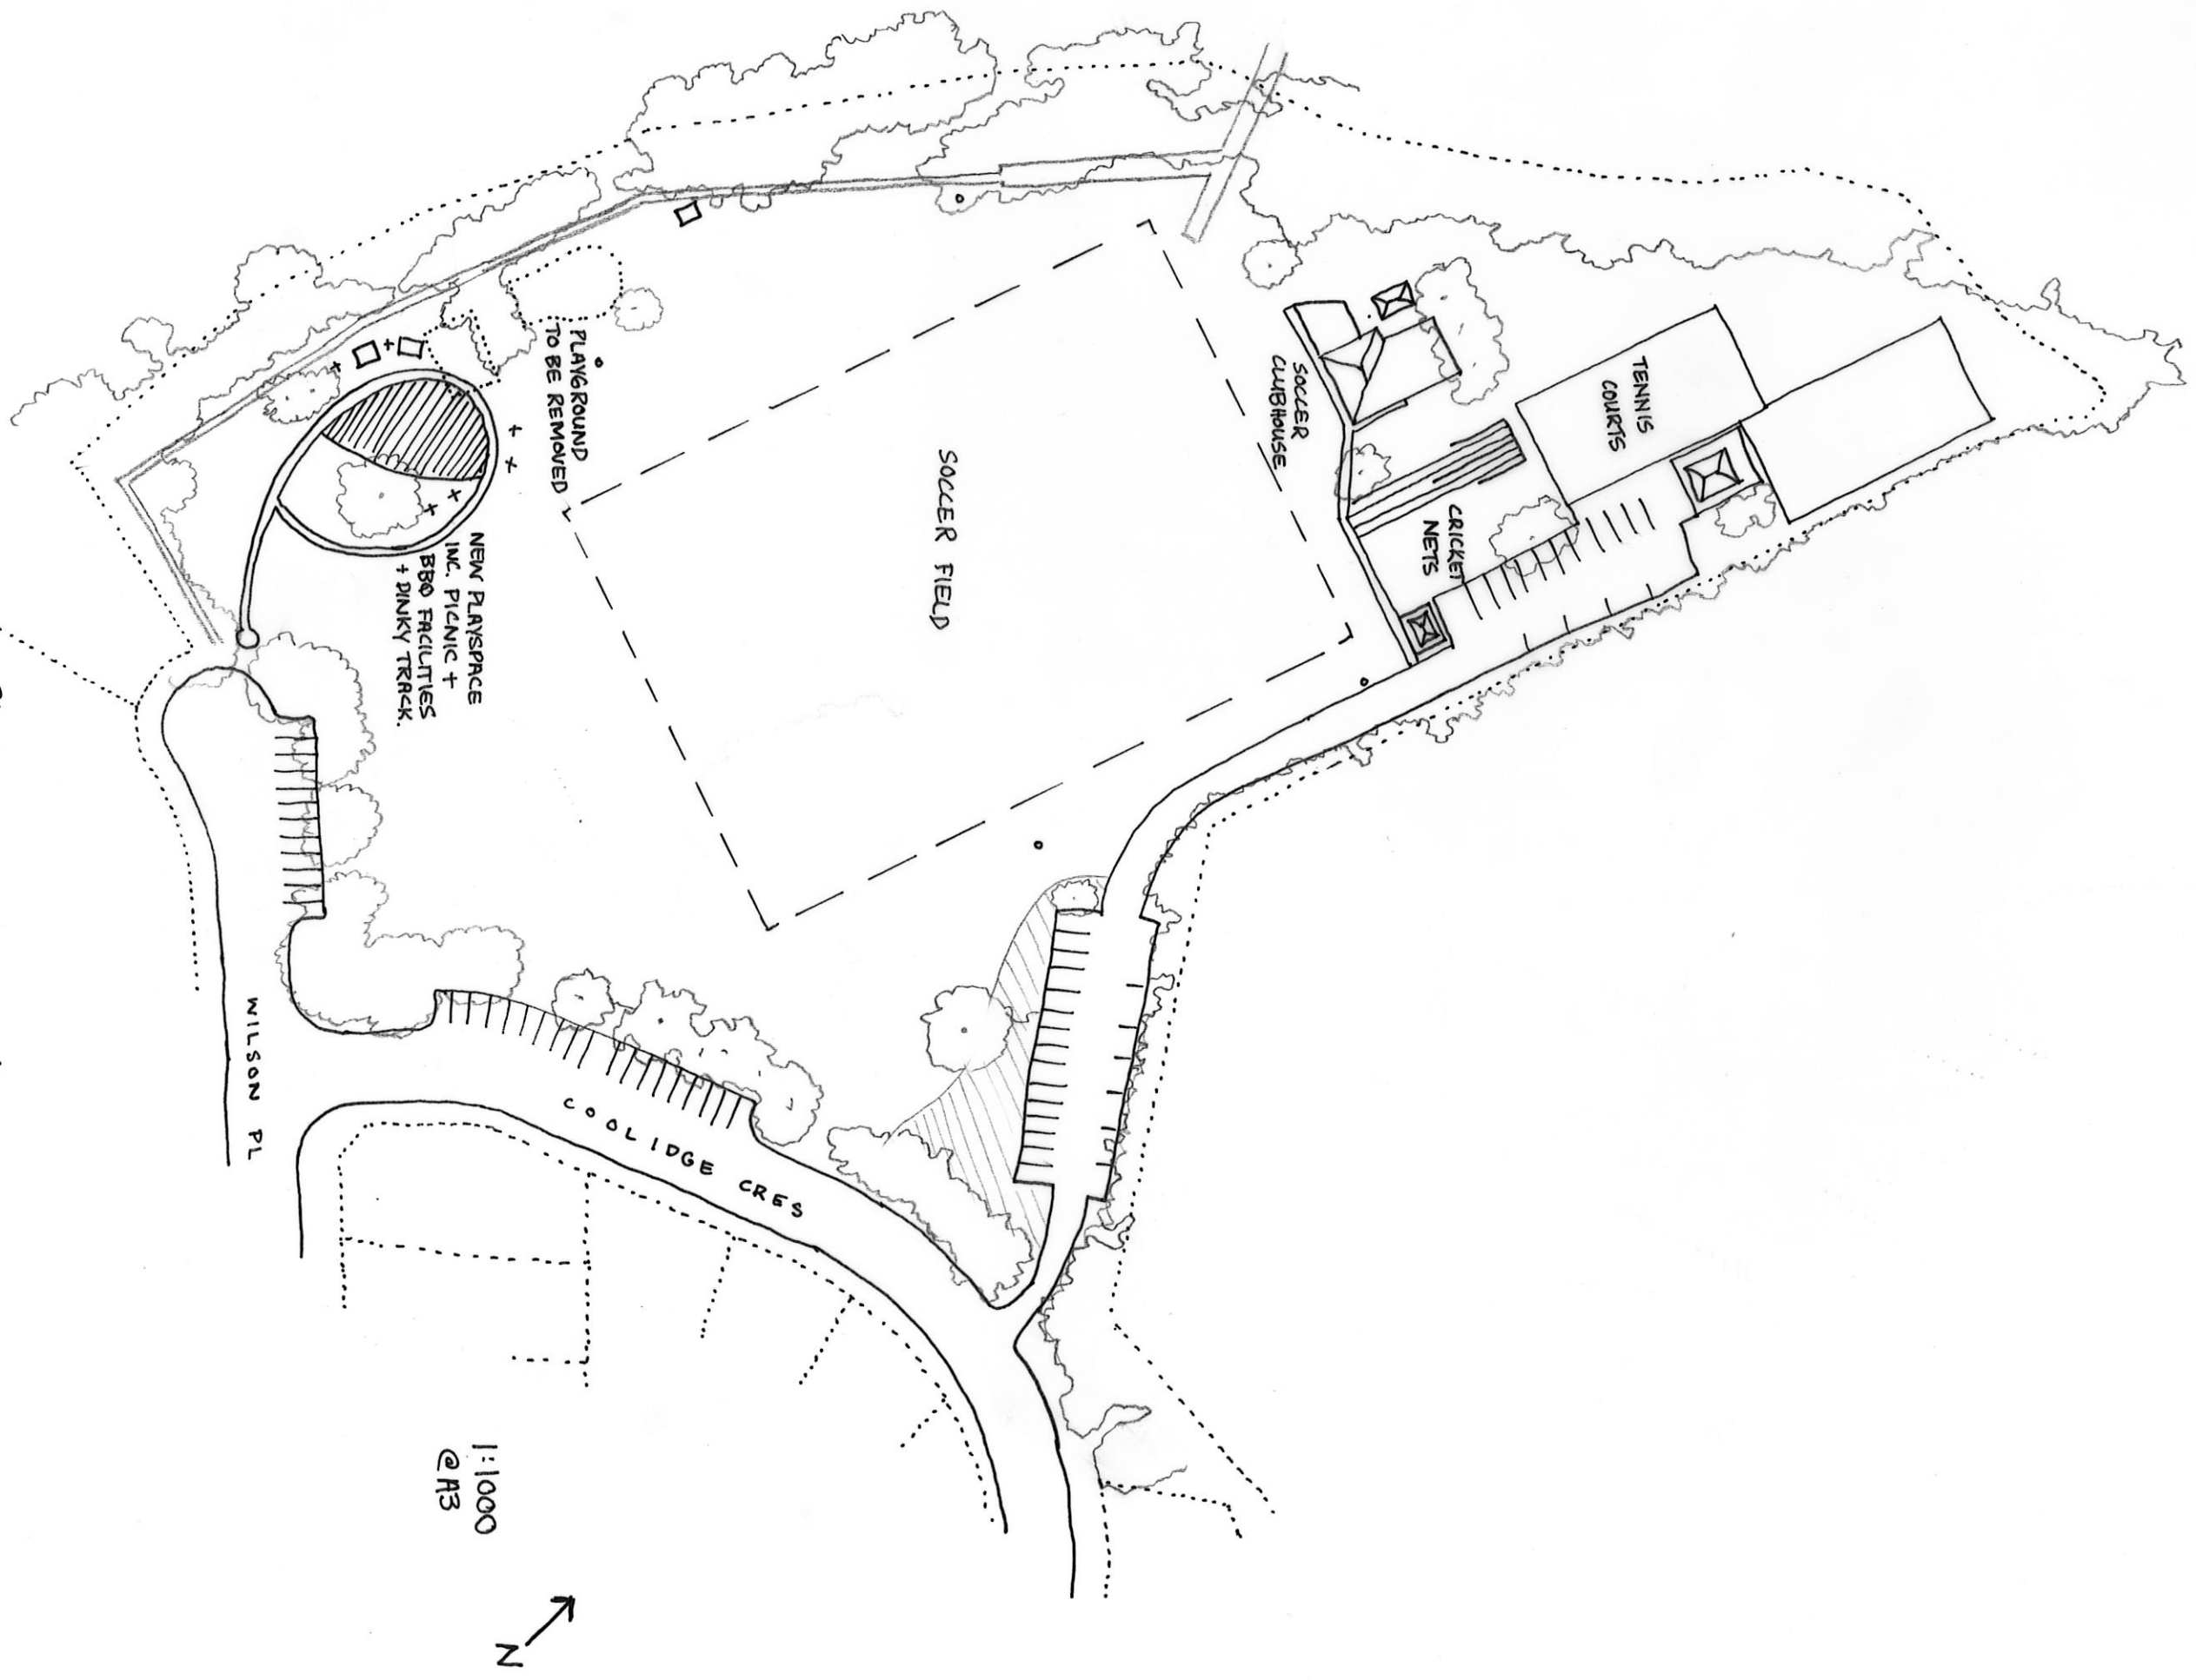

LAKEWOOD CITY RESERVE - BONNET BAY.

SKETCH MASTERPLAN

1:1000
@ A3