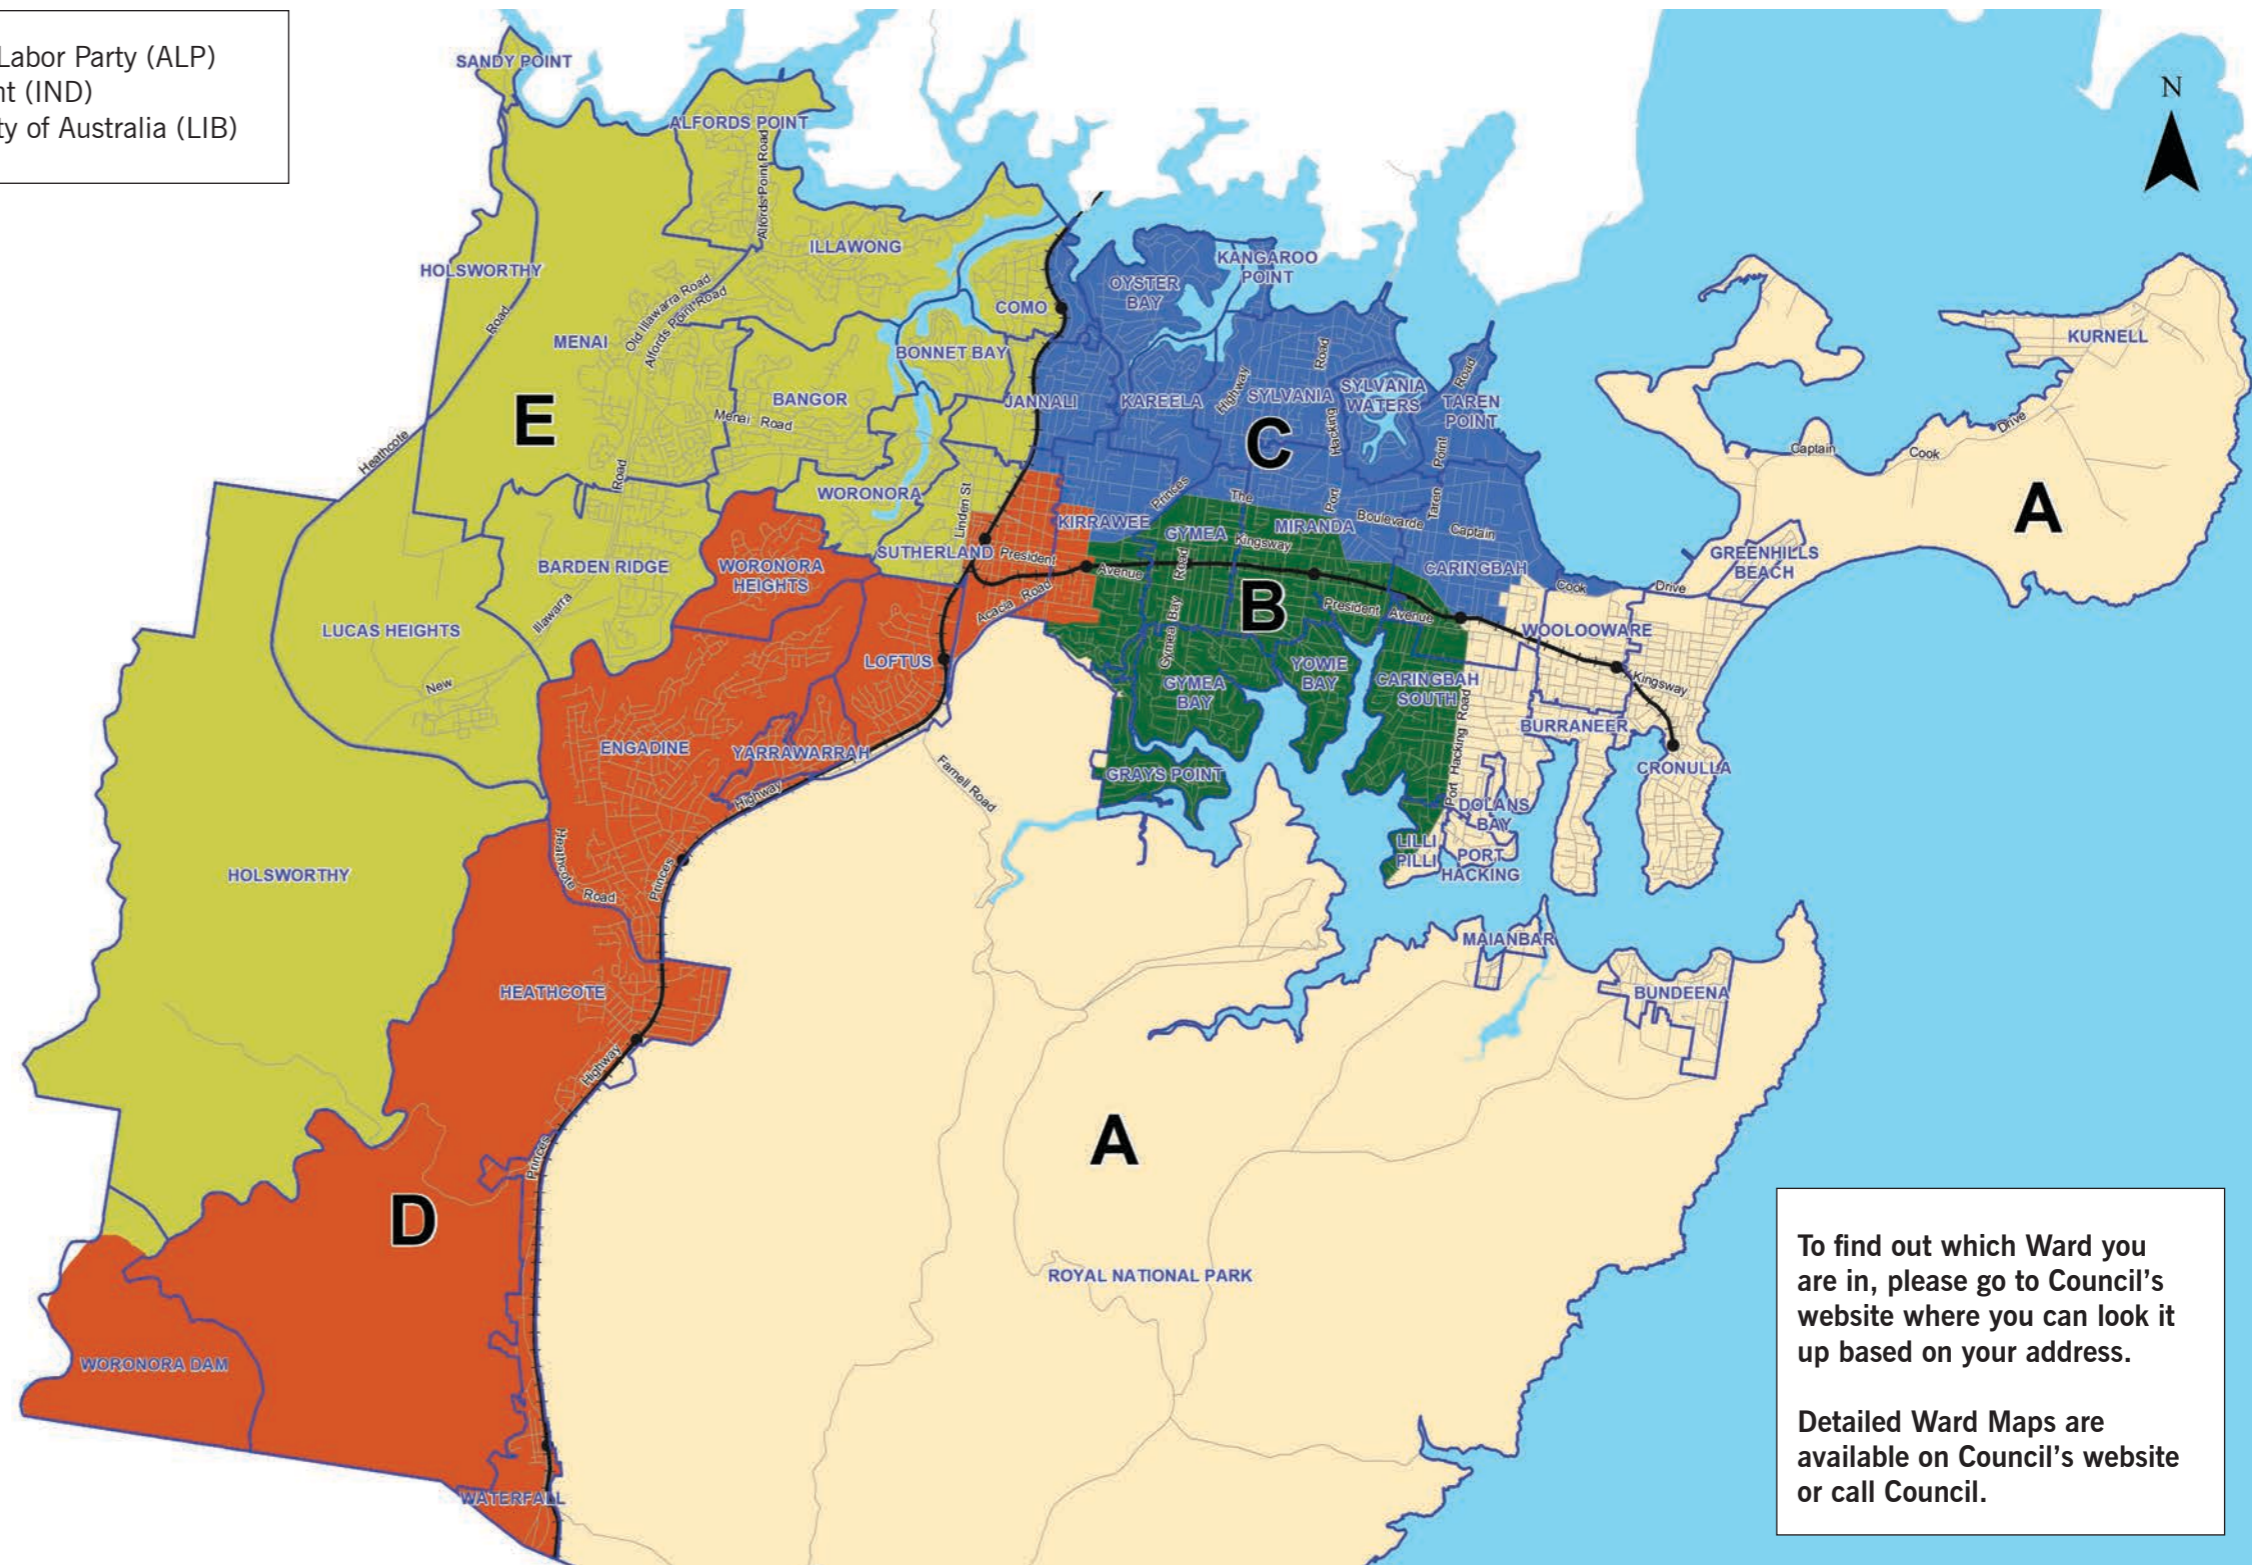

John Riad (LIB) Peter Scaysbrook (ALP) Steve Simpson (IND)

To find out which Ward you are in, please go to Council's website where you can look it up based on your address.

Detailed Ward Maps are available on Council's website or call Council.