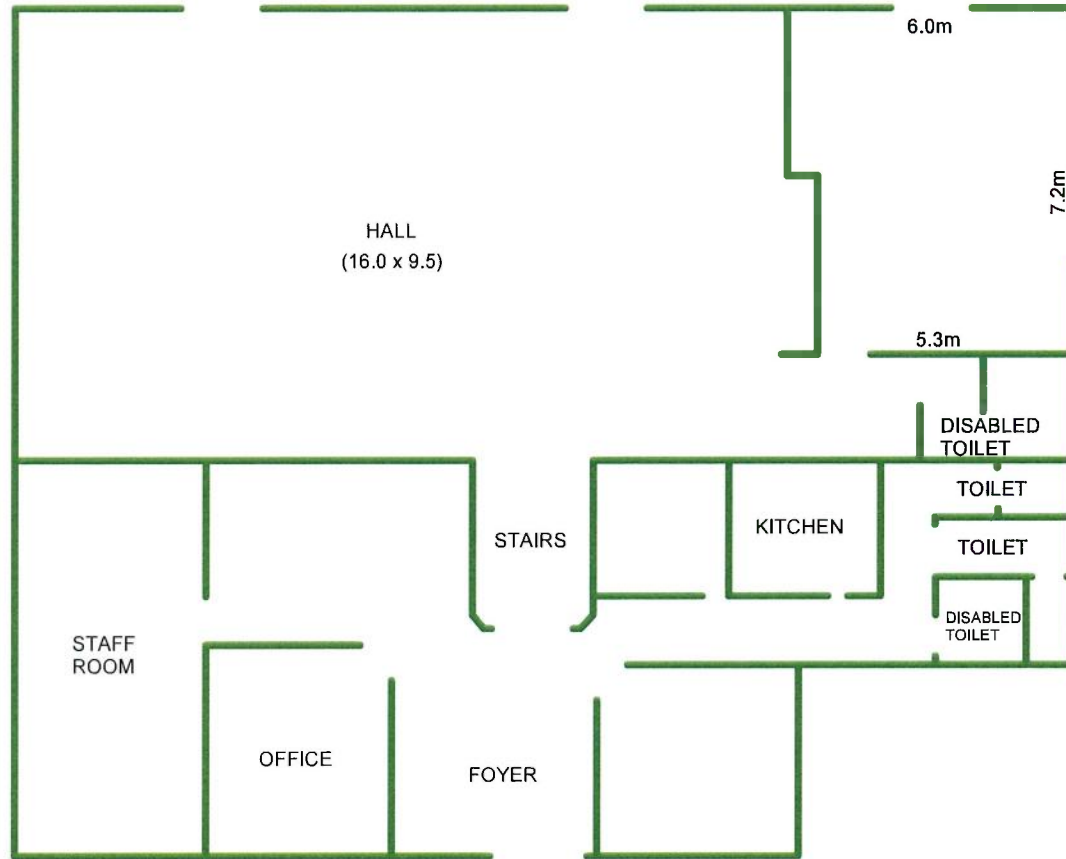

**WORONORA HEIGHTS SPORTS
AND COMMUNITY BUILDING**

GYMEA BAY COMMUNITY HALL

ENGADINE COMMUNITY CENTRE

CRONULLA CENTRAL

MENAI COMMUNITY CENTRE

BUNDEENA COMMUNITY CENTRE

GRAYS POINT COMMUNITY HALL

SYLVANIA COTTAGE