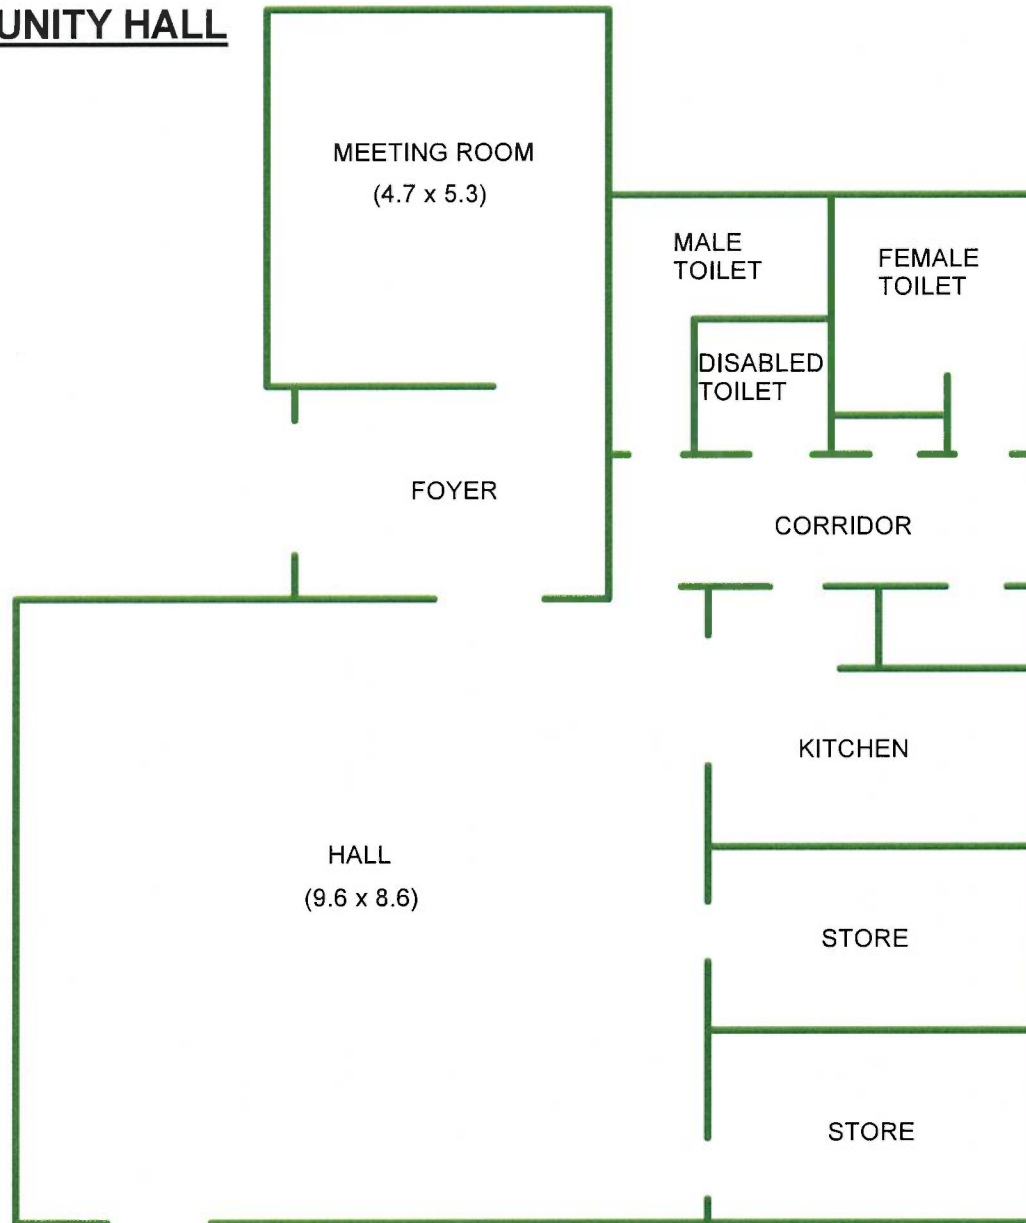

GUNNAMATTA PARK PAVILLION

155 ✓

MIRANDA COMMUNITY CENTRE

GUNNAMATTA PARK PAVILLION

1651

YARRAWARRAH COMMUNITY HALL

SUTHERLAND PENSIONERS CENTRE

ILLAWONG COMMUNITY CENTRE

**WORONORA HEIGHTS SPORTS
AND COMMUNITY BUILDING**

GYMEA BAY COMMUNITY HALL

ENGADINE COMMUNITY CENTRE

CRONULLA CENTRAL

MENAI COMMUNITY CENTRE

BUNDEENA COMMUNITY CENTRE

GRAYS POINT COMMUNITY HALL

SYLVANIA COTTAGE