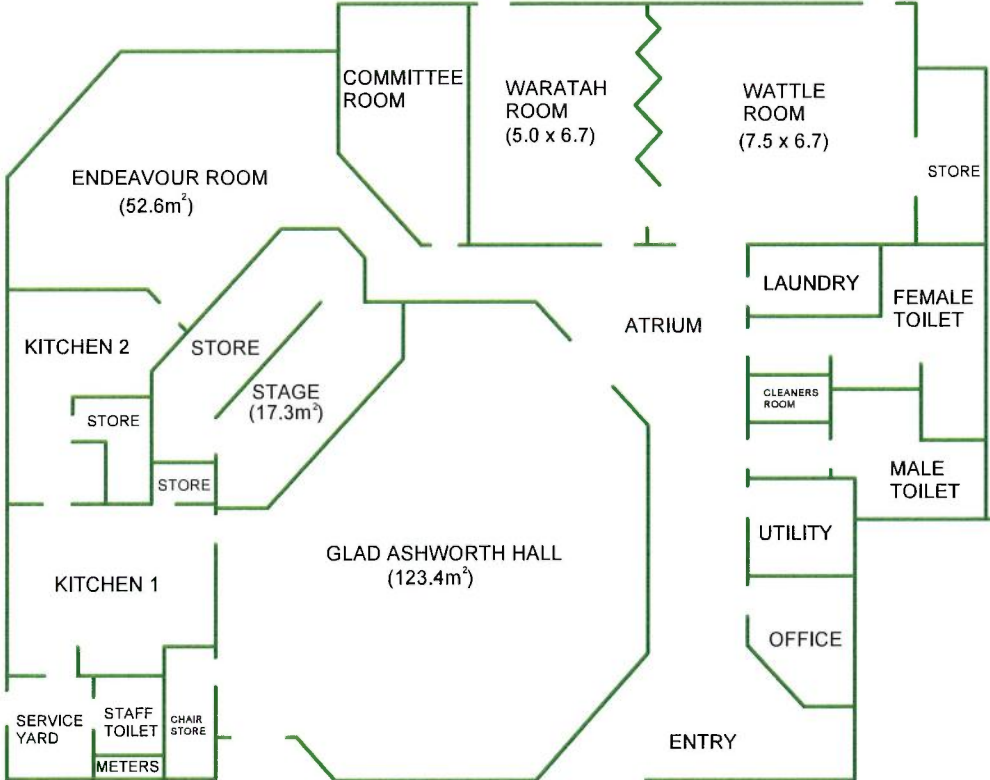

GUNNAMATTA PARK PAVILLION

155 ✓

MIRANDA COMMUNITY CENTRE

GUNNAMATTA PARK PAVILLION

1651

YARRAWARRAH COMMUNITY HALL

SUTHERLAND PENSIONERS CENTRE

ILLAWONG COMMUNITY CENTRE

**WORONORA HEIGHTS SPORTS
AND COMMUNITY BUILDING**

GYMEA BAY COMMUNITY HALL

ENGADINE COMMUNITY CENTRE

CRONULLA CENTRAL

MENAI COMMUNITY CENTRE

BUNDEENA COMMUNITY CENTRE

GRAYS POINT COMMUNITY HALL

SYLVANIA COTTAGE