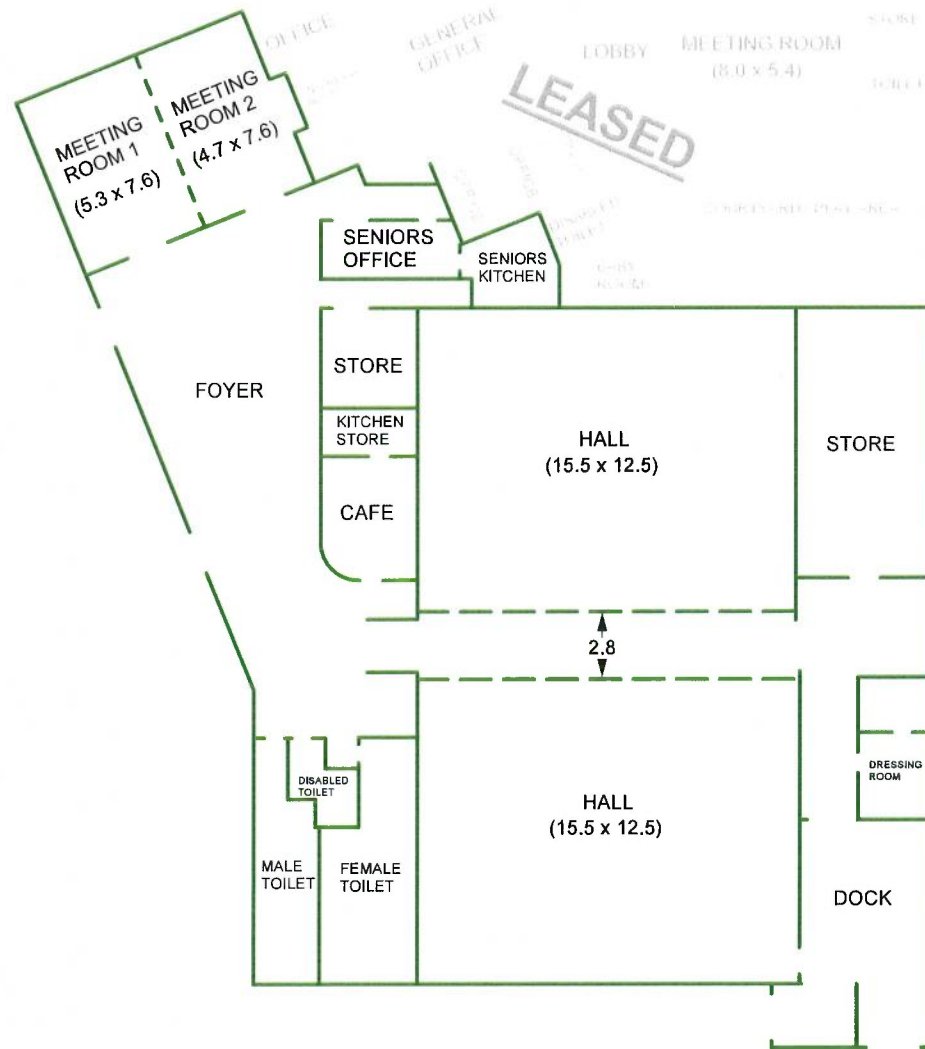

GUNNAMATTA PARK PAVILLION

155 ✓

MIRANDA COMMUNITY CENTRE

GUNNAMATTA PARK PAVILLION

1651

YARRAWARRAH COMMUNITY HALL

SUTHERLAND PENSIONERS CENTRE

ILLAWONG COMMUNITY CENTRE

**WORONORA HEIGHTS SPORTS
AND COMMUNITY BUILDING**

GYMEA BAY COMMUNITY HALL

ENGADINE COMMUNITY CENTRE

CRONULLA CENTRAL

MENAI COMMUNITY CENTRE

BUNDEENA COMMUNITY CENTRE

GRAYS POINT COMMUNITY HALL

SYLVANIA COTTAGE