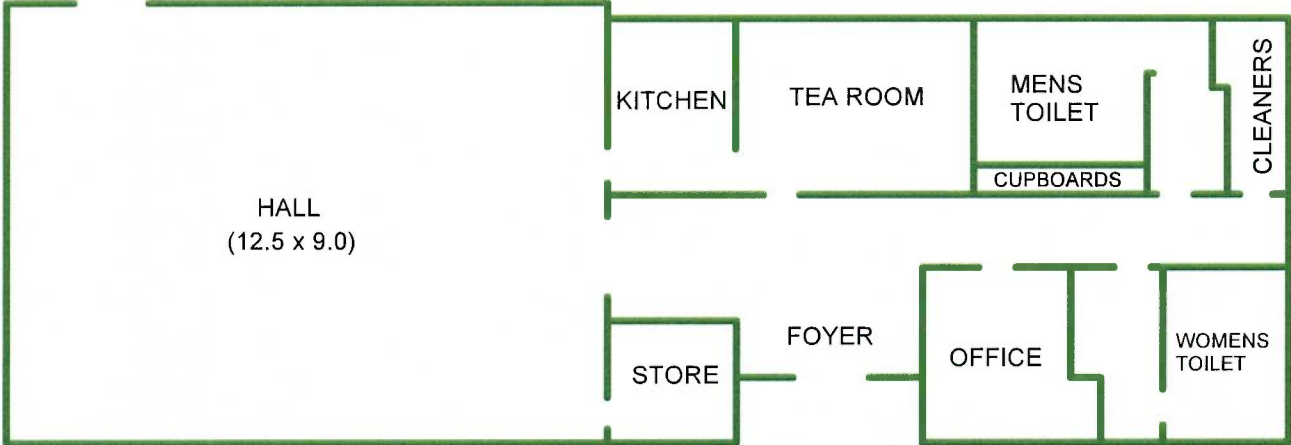

SUTHERLAND PENSIONERS CENTRE