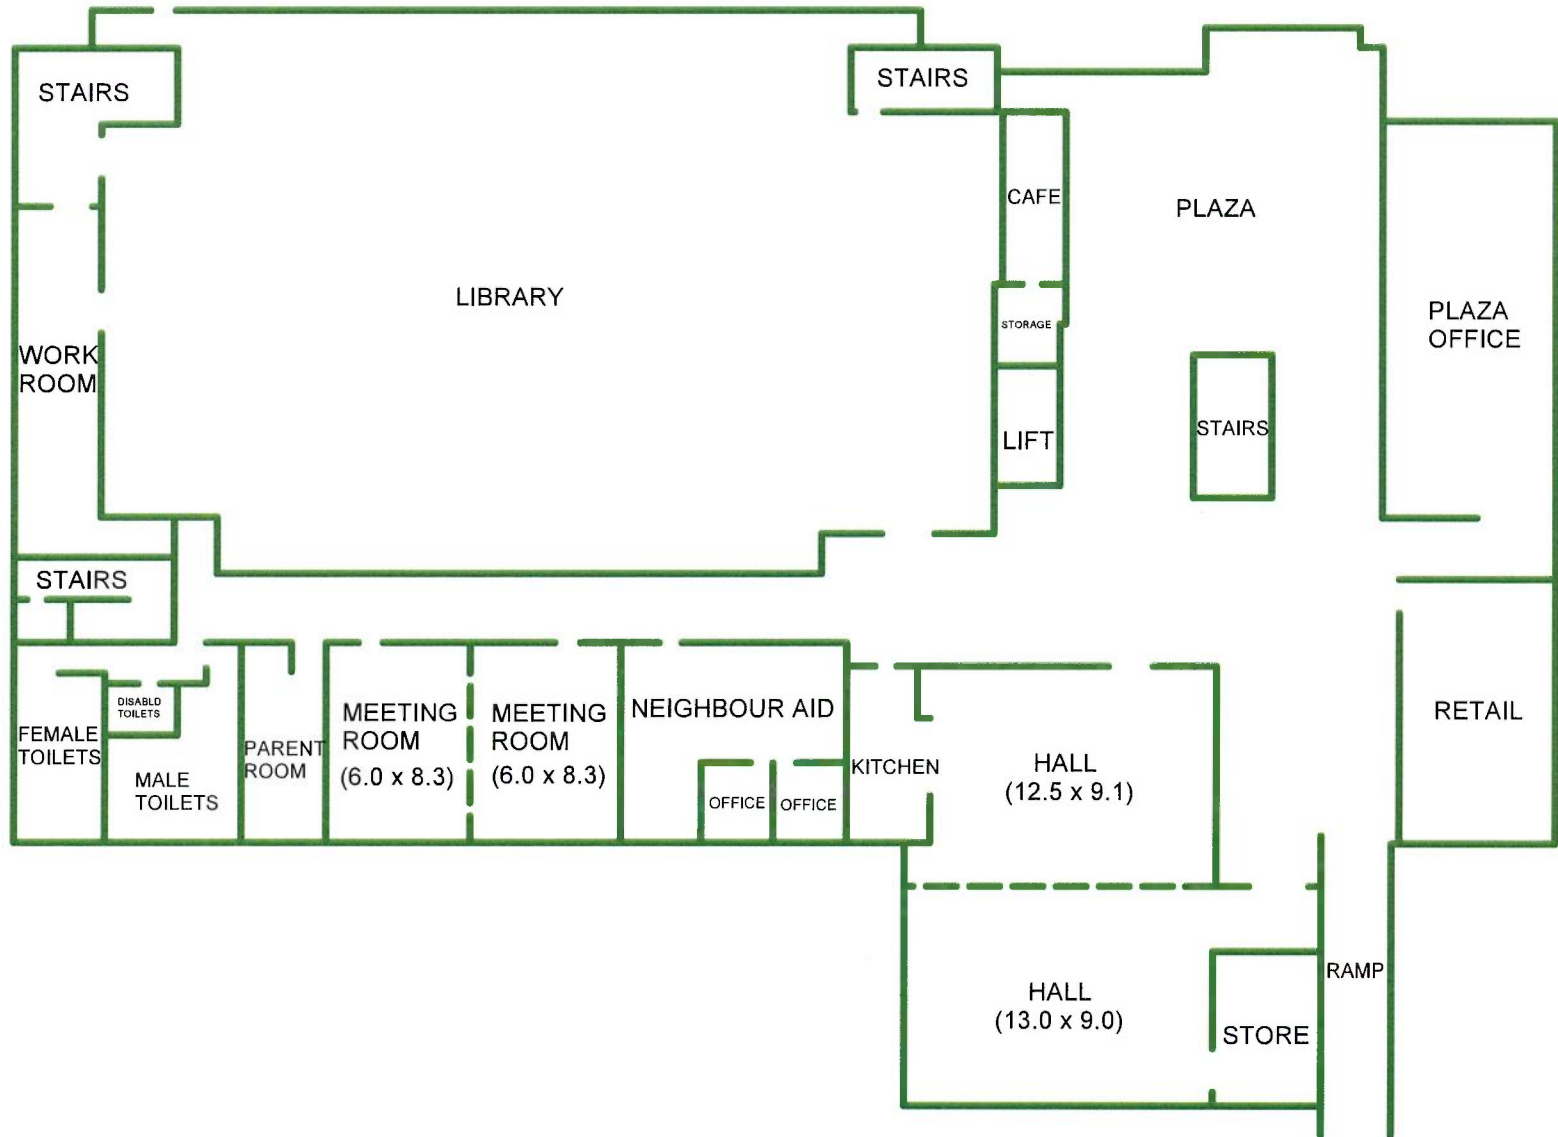

**WORONORA HEIGHTS SPORTS
AND COMMUNITY BUILDING**

GYMEA BAY COMMUNITY HALL

ENGADINE COMMUNITY CENTRE

CRONULLA CENTRAL

MENAI COMMUNITY CENTRE

BUNDEENA COMMUNITY CENTRE

GRAYS POINT COMMUNITY HALL

SYLVANIA COTTAGE