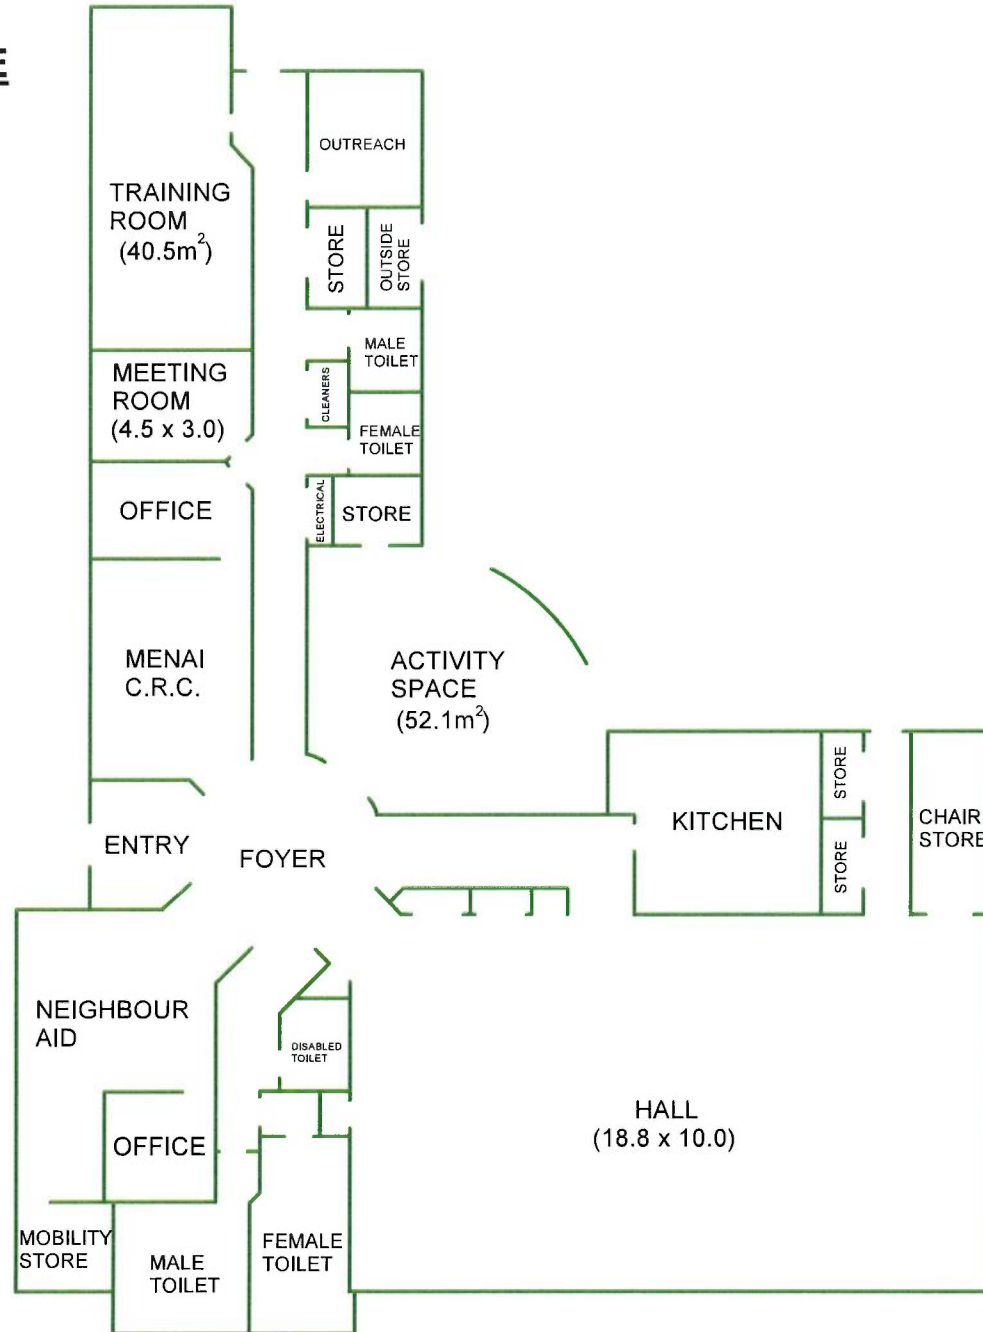

**WORONORA HEIGHTS SPORTS
AND COMMUNITY BUILDING**

GYMEA BAY COMMUNITY HALL

ENGADINE COMMUNITY CENTRE

CRONULLA CENTRAL

MENAI COMMUNITY CENTRE

BUNDEENA COMMUNITY CENTRE

GRAYS POINT COMMUNITY HALL

SYLVANIA COTTAGE