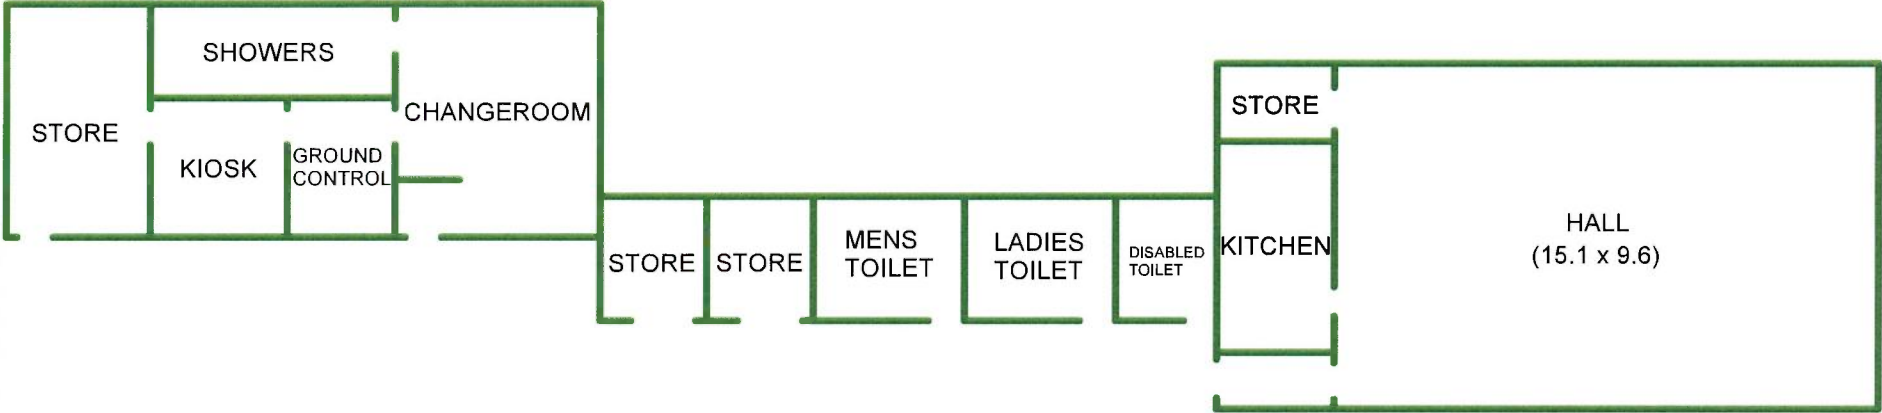

**WORONORA HEIGHTS SPORTS
AND COMMUNITY BUILDING**

GYMEA BAY COMMUNITY HALL

ENGADINE COMMUNITY CENTRE

CRONULLA CENTRAL

MENAI COMMUNITY CENTRE

BUNDEENA COMMUNITY CENTRE

GRAYS POINT COMMUNITY HALL

SYLVANIA COTTAGE