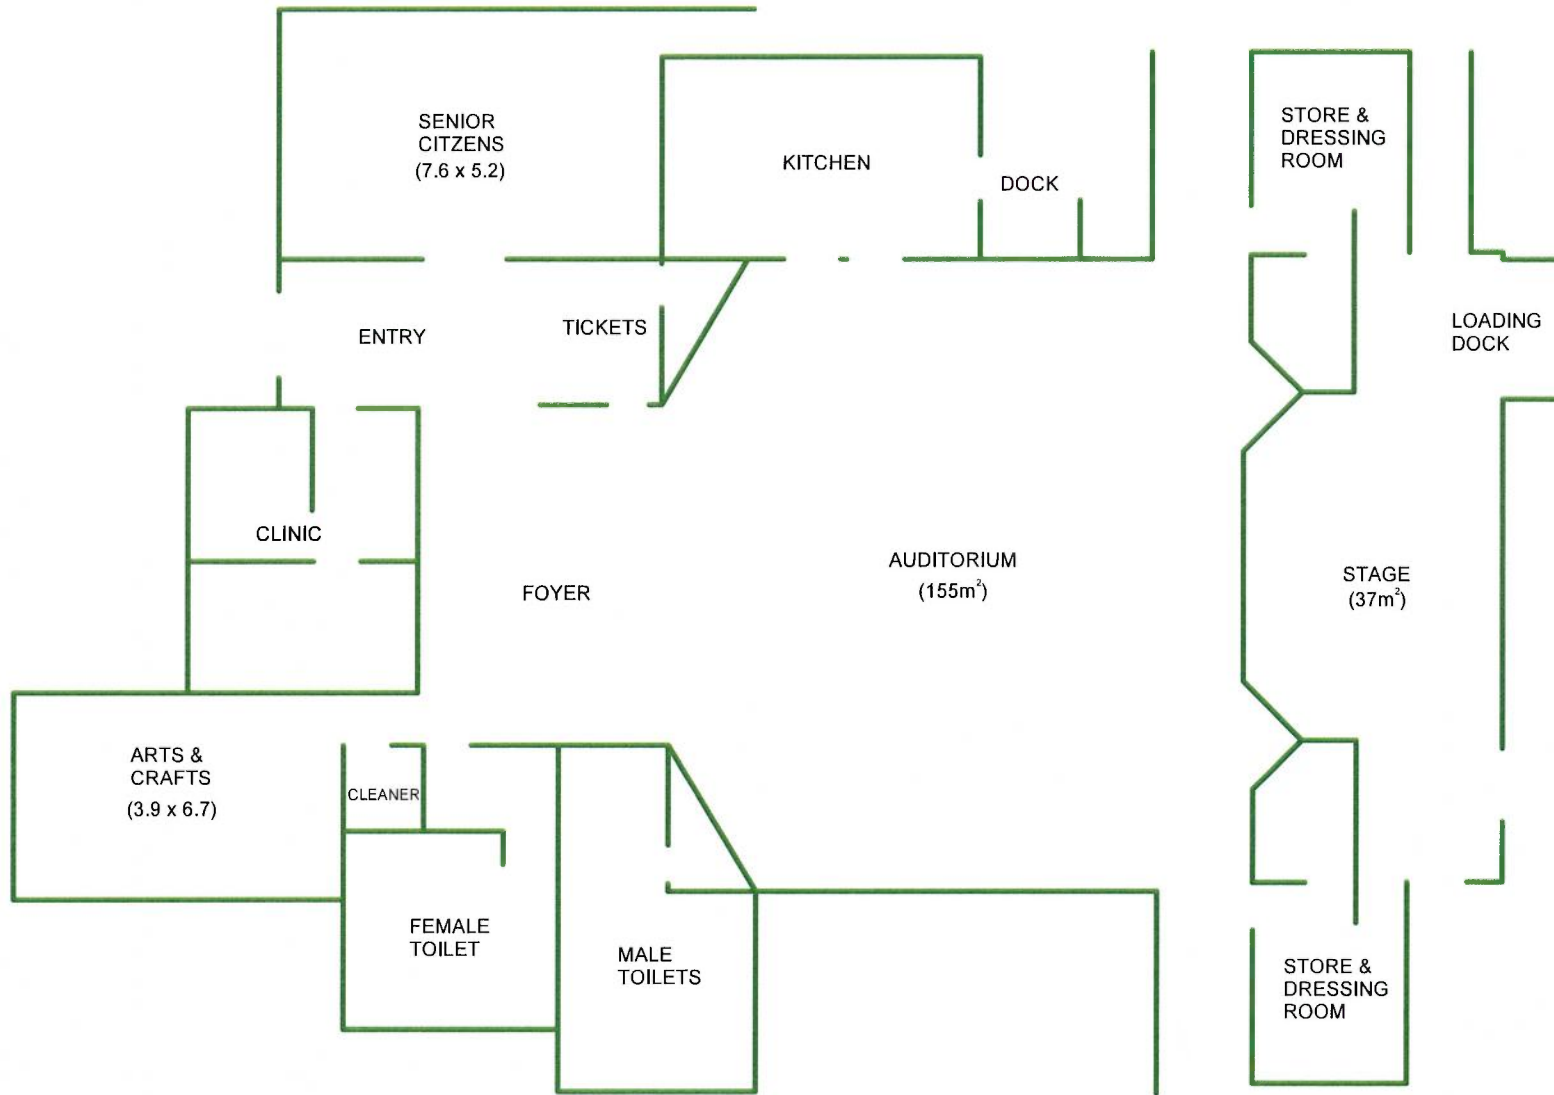

**WORONORA HEIGHTS SPORTS
AND COMMUNITY BUILDING**

GYMEA BAY COMMUNITY HALL

ENGADINE COMMUNITY CENTRE

CRONULLA CENTRAL

MENAI COMMUNITY CENTRE

BUNDEENA COMMUNITY CENTRE

GRAYS POINT COMMUNITY HALL

SYLVANIA COTTAGE