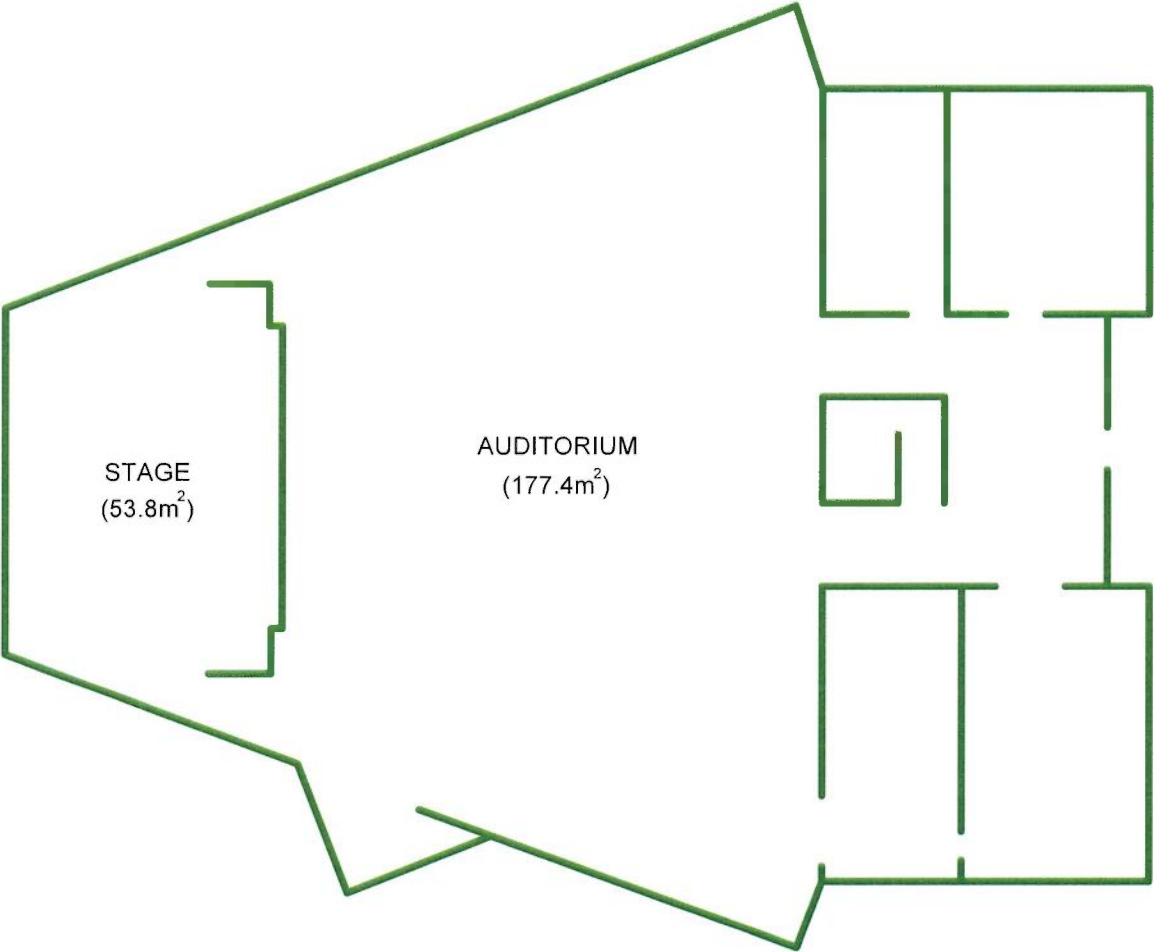

**WORONORA HEIGHTS SPORTS
AND COMMUNITY BUILDING**

GYMEA BAY COMMUNITY HALL

ENGADINE COMMUNITY CENTRE

CRONULLA CENTRAL

MENAI COMMUNITY CENTRE

BUNDEENA COMMUNITY CENTRE

GRAYS POINT COMMUNITY HALL

SYLVANIA COTTAGE