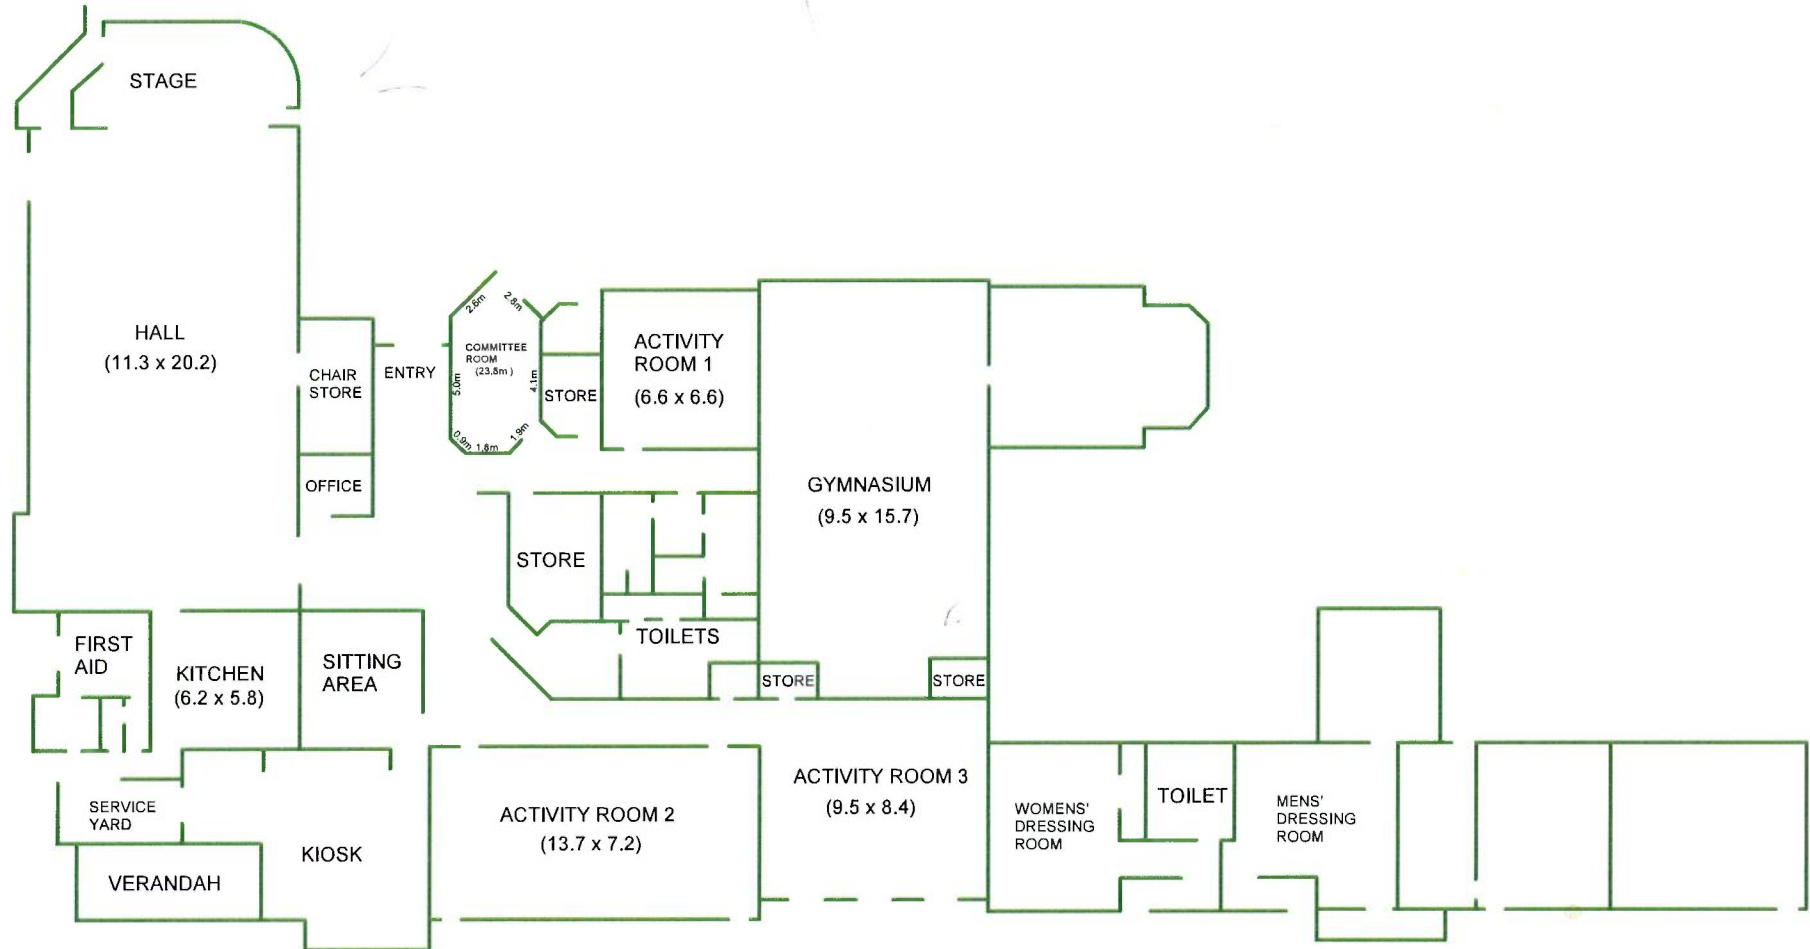

GUNNAMATTA PARK PAVILLION

1651