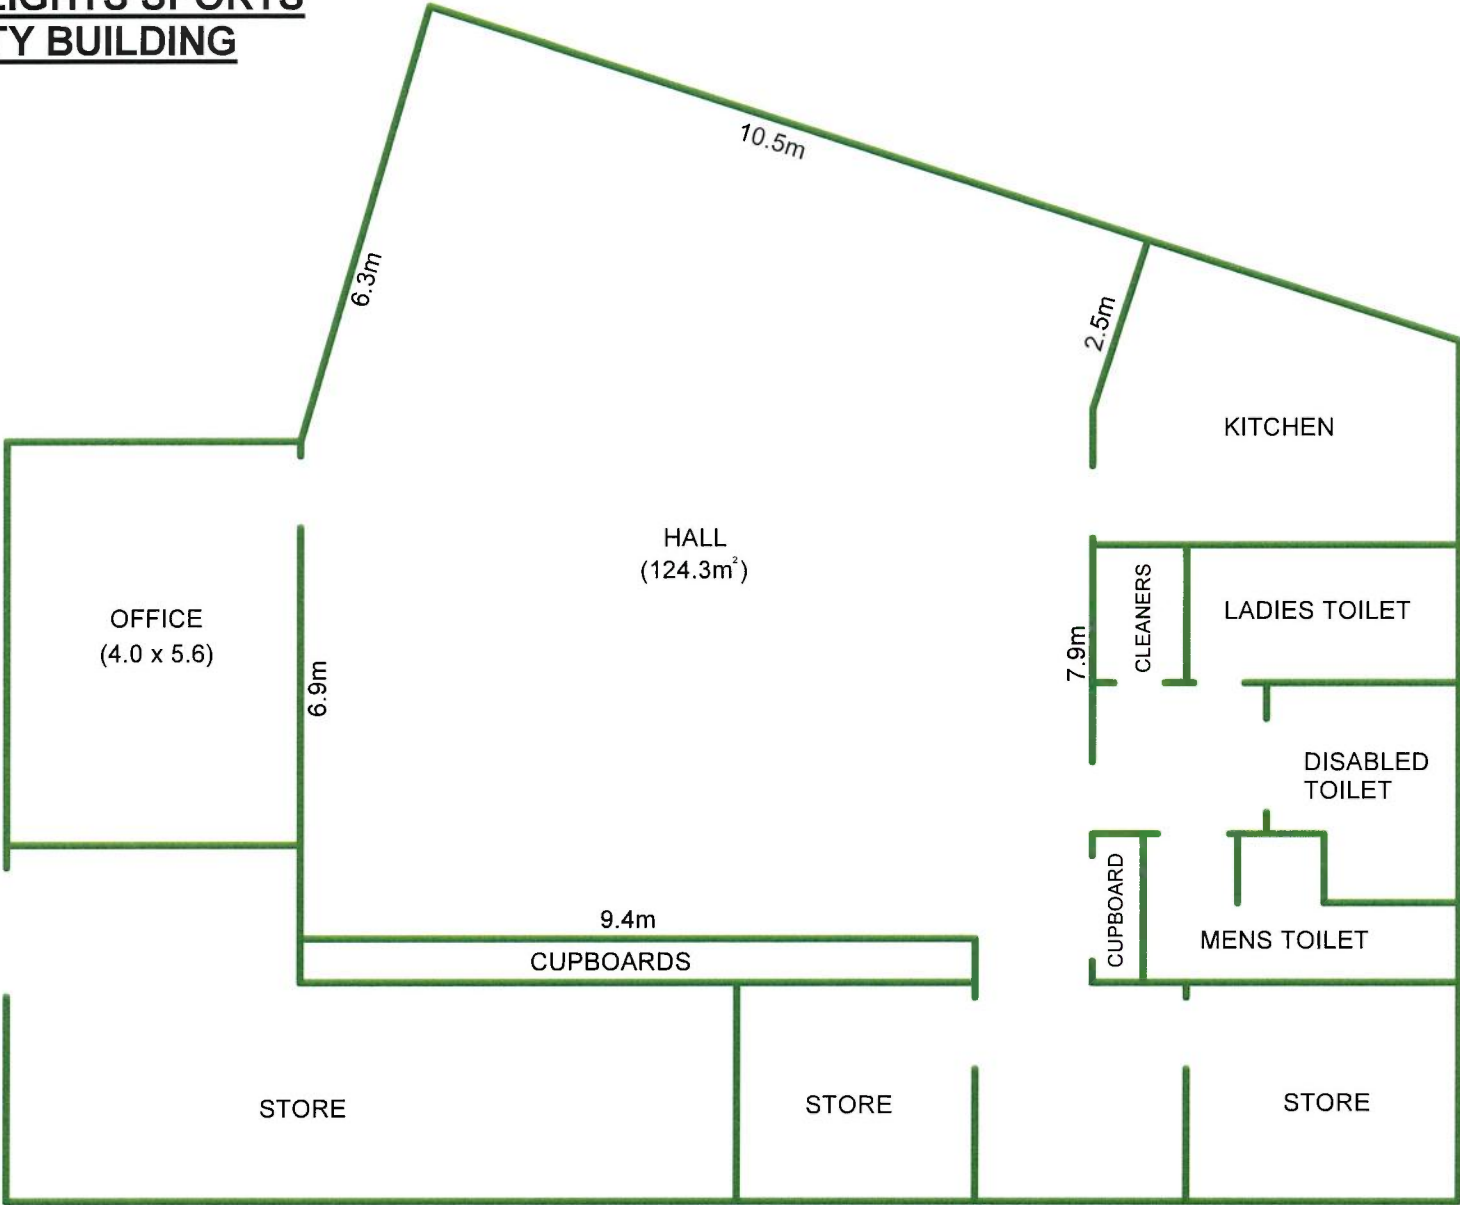

GUNNAMATTA PARK PAVILLION

155 ✓

MIRANDA COMMUNITY CENTRE

GUNNAMATTA PARK PAVILLION

1651

YARRAWARRAH COMMUNITY HALL

SUTHERLAND PENSIONERS CENTRE

ILLAWONG COMMUNITY CENTRE

**WORONORA HEIGHTS SPORTS
AND COMMUNITY BUILDING**

GYMEA BAY COMMUNITY HALL

ENGADINE COMMUNITY CENTRE

CRONULLA CENTRAL

MENAI COMMUNITY CENTRE

BUNDEENA COMMUNITY CENTRE

GRAYS POINT COMMUNITY HALL

SYLVANIA COTTAGE