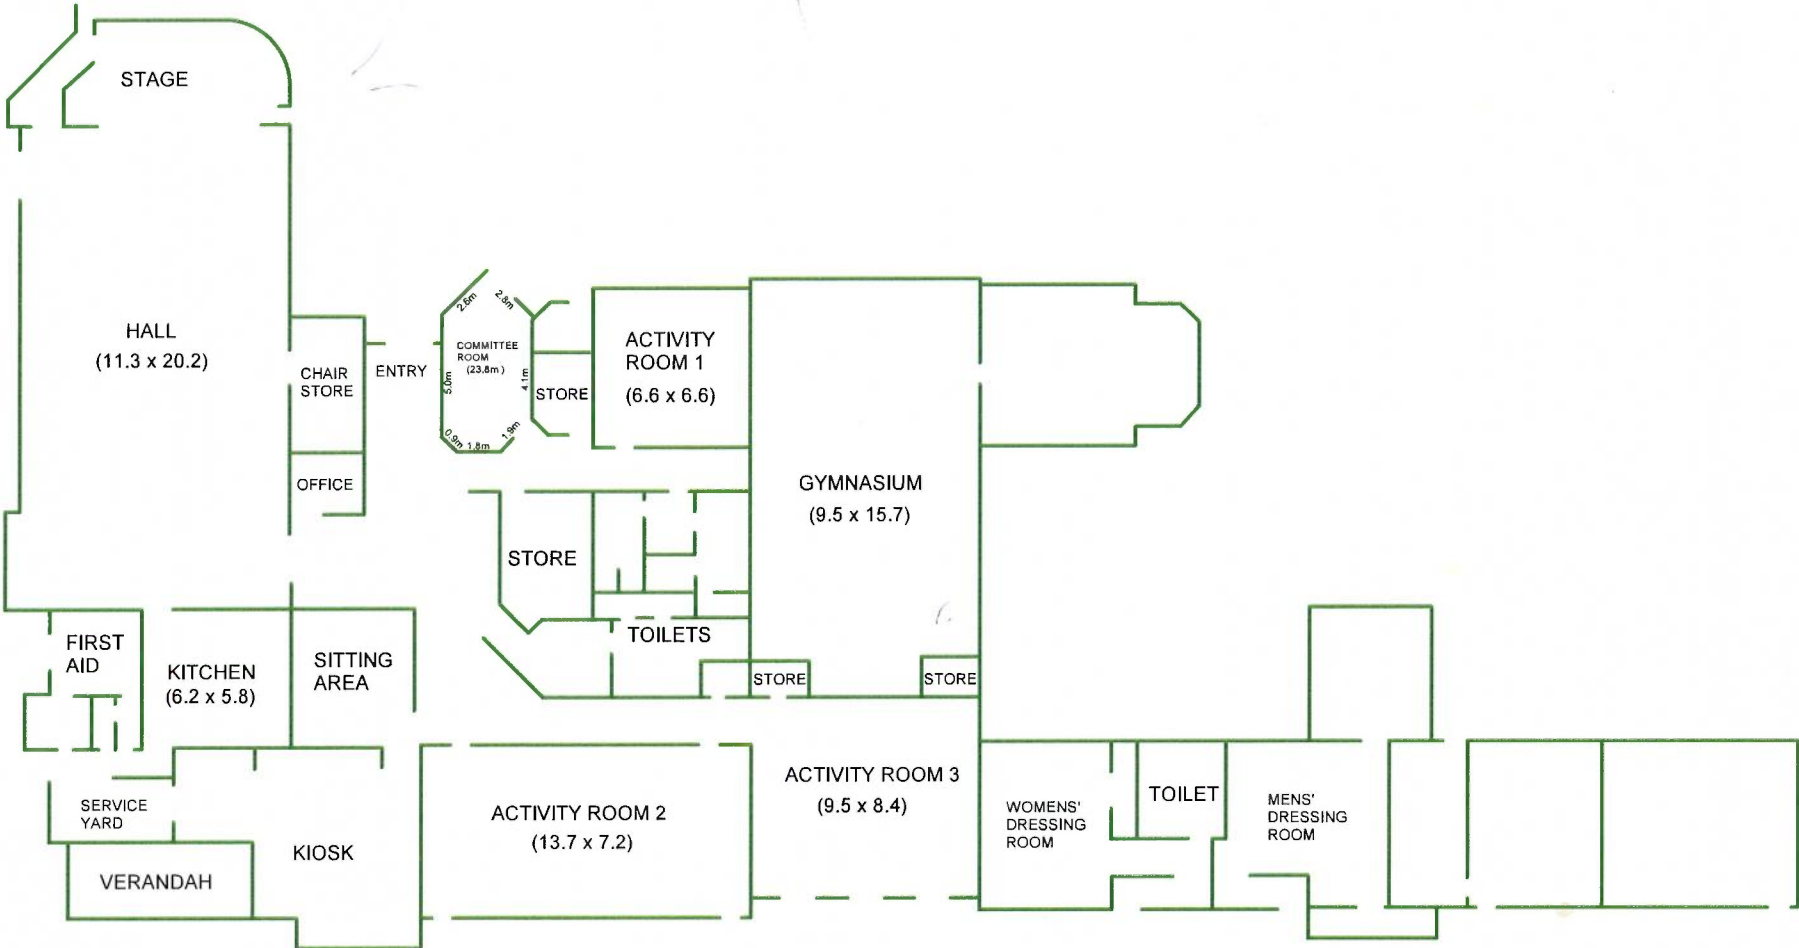

GUNNAMATTA PARK PAVILLION

155 ✓