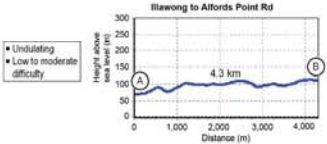

BARDEN RIDGE, ILLAWONG, MENAI & SUTHERLAND CYCLING GUIDE

Legend

- Off Road
- Alt Off Road Low Difficulty
- Alt On Road Moderate Difficulty
- On Road Low Difficulty
- On Road Low Difficulty Steep
- On Road Moderate Difficulty
- Road
- Railway
- Arterial Road
- Shopping Centre
- Local Shops
- Neighbourhood Centre
- Employment
- Special Uses (eg Schools Church etc)
- Reserve / Park
- Car Parking
- Food
- Picnic Area
- Play Area
- Toilet