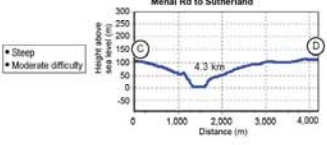

BARDEN RIDGE, ILLAWONG, MENAI & SUTHERLAND CYCLING GUIDE

Legend

- Off Road
- Alt Off Road Low Difficulty
- Alt On Road Moderate Difficulty
- On Road Low Difficulty
- On Road Low Difficulty Steep
- On Road Moderate Difficulty
- Road
- Railway
- Arterial Road
- Shopping Centre
- Local Shops
- Neighbourhood Centre
- Employment
- Special Uses (eg Schools Church etc)
- Reserve / Park
- Car Parking
- Food
- Picnic Area
- Play Area
- Toilet