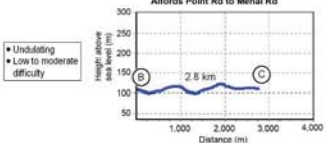

BARDEN RIDGE, ILLAWONG, MENAI & SUTHERLAND CYCLING GUIDE

Legend

- Off Road
- Alt Off Road Low Difficulty
- Alt On Road Moderate Difficulty
- On Road Low Difficulty
- On Road Low Difficulty Steep
- On Road Moderate Difficulty
- Road
- Railway
- Arterial Road
- Shopping Centre
- Local Shops
- Neighbourhood Centre
- Employment
- Special Uses (eg Schools Church etc)
- Reserve / Park
- Car Parking
- Food
- Picnic Area
- Play Area
- Toilet