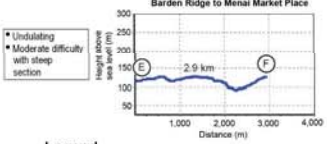

BARDEN RIDGE, ILLAWONG, MENAI & SUTHERLAND CYCLING GUIDE

Legend

- Off Road
- Alt Off Road Low Difficulty
- Alt On Road Moderate Difficulty
- On Road Low Difficulty
- On Road Low Difficulty Steep
- On Road Moderate Difficulty
- Road
- Railway
- Arterial Road
- Shopping Centre
- Local Shops
- Neighbourhood Centre
- Employment
- Special Uses (eg Schools Church etc)
- Reserve / Park
- Car Parking
- Food
- Picnic Area
- Play Area
- Toilet