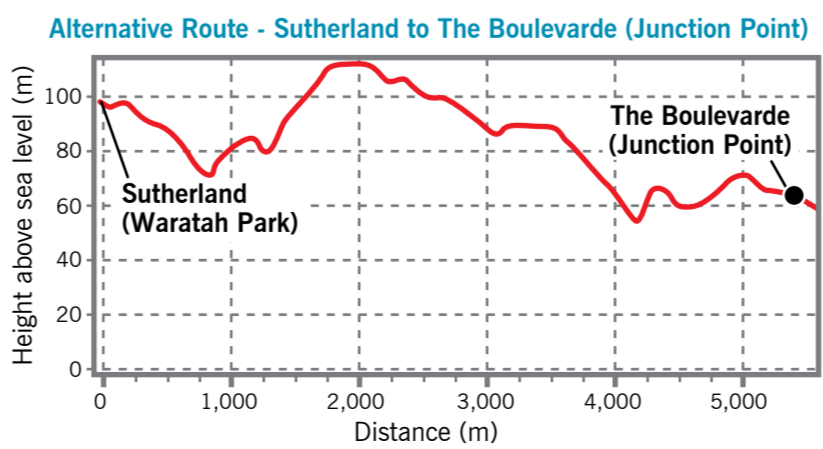

TRACK INFORMATION
(CYCLEWAY CROSS SECTIONS)
See map for point locations

Legend

<ul style="list-style-type: none"> ■ Alt Off Road Low Difficulty ■ Alt Off Road, Low Steep ■ Off Road ■ On Road Low Difficulty ■ On Road Low Difficulty Steep ■ On Road Moderate Difficulty ■ On Road, Moderate Steep ■ Alternate Route 	<ul style="list-style-type: none"> ■ Arterial Road ■ Employment ■ Local Centre ■ Neighbourhood Centre ■ Urban Centre ■ Road ■ Railway ■ Reserve / Park ■ Special Uses 	<ul style="list-style-type: none"> P Car Parking F Food H Hospital P Picnic Area A Play Area T Toilet
---	--	---

SUTHERLAND TO TAREN POINT CYCLING GUIDE