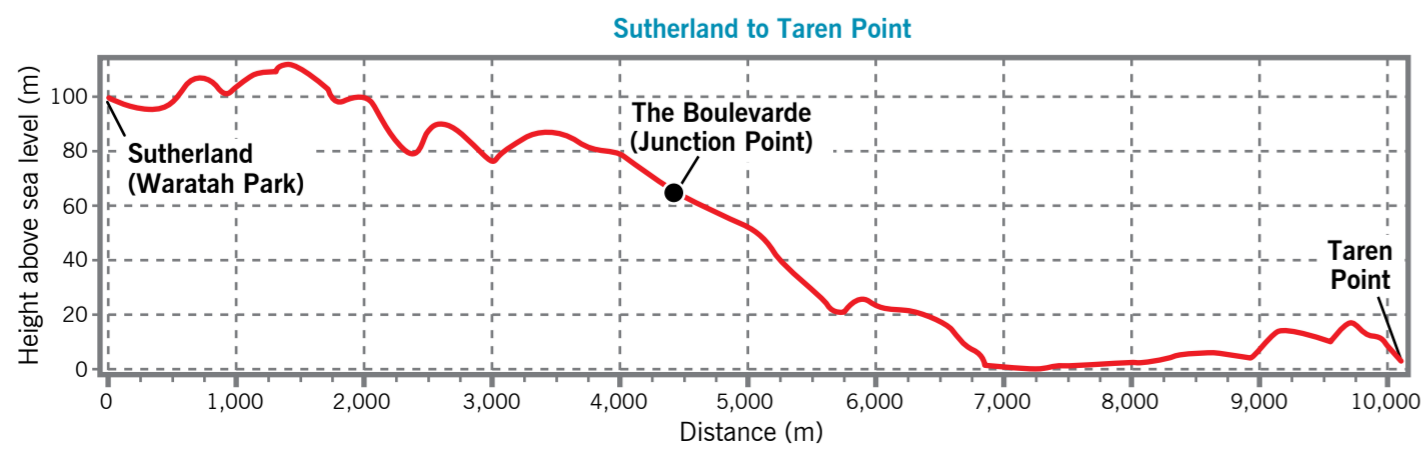

TRACK INFORMATION
(CYCLEWAY CROSS SECTIONS)
See map for point locations

Legend

<ul style="list-style-type: none"> ■ Alt Off Road Low Difficulty ■ Alt Off Road, Low Steep ■ Off Road ■ On Road Low Difficulty ■ On Road Low Difficulty Steep ■ On Road Moderate Difficulty ■ On Road, Moderate Steep ■ Alternate Route 	<ul style="list-style-type: none"> ■ Arterial Road ■ Employment ■ Local Centre ■ Neighbourhood Centre ■ Urban Centre ■ Road ■ Railway ■ Reserve / Park ■ Special Uses 	<ul style="list-style-type: none"> P Car Parking F Food H Hospital P Picnic Area A Play Area T Toilet
---	--	---

SUTHERLAND TO TAREN POINT CYCLING GUIDE